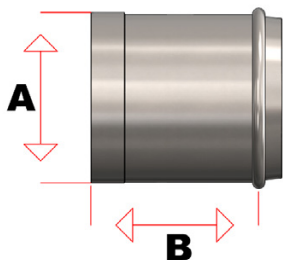

ID / OD MUFFLER DOWN SPOUTS

8", 10" & 12" ID / OD MUFFLER DOWN SPOUTS

PART #	A	B
EXS 8	8"	16"
EXS 10	10"	16"
EXS 12	12"	16"

V-BAND STYLE MUFFLER DOWN SPOUTS

The following diagram illustrates how the v-band style mufflers and down spouts will fit together.

8", 10" & 12" V-BAND STYLE

PART #	A	B
EXSV 8	8"	16"
EXSV 10	10"	16"
EXSV 12	12"	16"

MALE V-BAND STYLE MUFFLER ADAPTER

8", 10" & 12" MALE V-BAND MUFFLER ADAPTER

PART #	A	B
ADMV 8	8"	10"
ADMV 10	10"	10"
ADMV 12	12"	10"