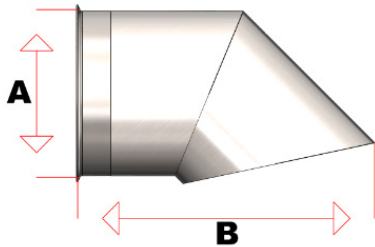

ID / OD MUFFLER DOWN SPOUTS

8", 10" & 12" ID / OD MUFFLER DOWN SPOUTS

PART #	A	B
EXS 8	8"	16"
EXS 10	10"	16"
EXS 12	12"	16"

V-BAND STYLE MUFFLER DOWN SPOUTS

The following diagram illustrates how the v-band style mufflers and down spouts will fit together.