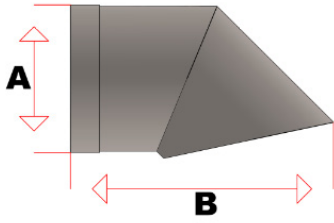

ID / OD MUFFLER DOWN SPOUTS

8", 10" & 12" ID / OD MUFFLER DOWN SPOUTS

PART #	A	B
EXS 8	8"	16"
EXS 10	10"	16"
EXS 12	12"	16"

V-BAND STYLE MUFFLER DOWN SPOUTS

The following diagram illustrates how the v-band style mufflers and down spouts will fit together.