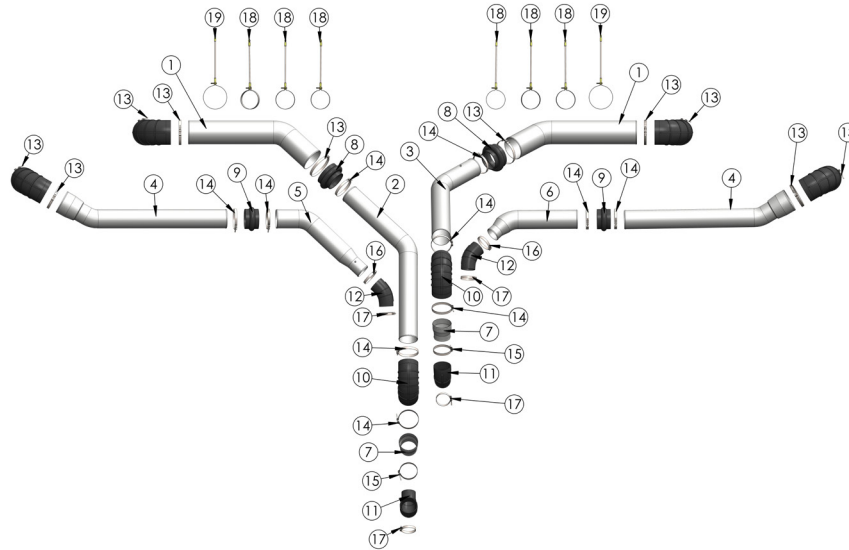

DBA SILENCING
4917 BURDE ST. PORT ALBERNI, BC V9Y 3J5

DBASILENCING.CA
INFO@DBASILENCING.CA
1-800-661-5886

AIR INTAKE KITS

KOMATSU 830E

CUMMINS QSK 60 STAGE ONE

LABEL #	PART #	DESCRIPTION	QTY
1	8361AS-1	10" Driver & Passenger Side Air Cannister Pipe	2
2	8361AS-2	8" Driver Side Connector Pipe	1
3	8361AS-3	8" Passenger Side Connector Pipe	1
4	8361AS-4	10" To 8" Driver & Passenger Side Air Cannister Pipe	2
5	8361AS-5	8" To 6" Driver Side Turbo Connector	1
6	8361AS-6	8" To 6" Passenger Side Turbo Connector	1
7	8361AS-7	8" To 7" Driver & Passenger Side Steel Reducer	2
8	HHR108	10" To 8" Reducing Hump Hose	2
9	HH8	8" Straight Hump Hose	2
10	RL890	8" 90° Rubber Elbow	2
11	RL75590	7" To 5.5" 90° Rubber Elbow	2
12	RL65545	6" To 5.5" 45° Rubber Elbow	2
13	252 275	10" Air Clamp	10
14	214 226	8" Air Clamp	10
15	188 200	7" Air Clamp	2
16	162 174	6" Air Clamp	2
17	149 161	5.5" Air Clamp	4
18	HAK8	8" Air Pipe Hanger Kit	6
19	HAK10	10" Air Pipe Hanger Kit	2
	8361AS	COMPLETE AIR INTAKE SYSTEM	1