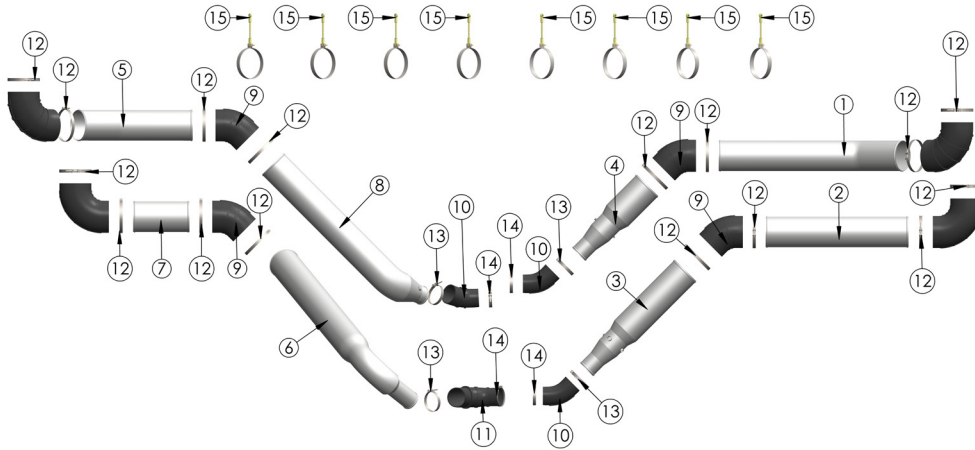

DBA SILENCING
4917 BURDE ST. PORT ALBERNI, BC V9Y 3J5

DBASILENCING.CA
INFO@DBASILENCING.CA
1-800-661-5886

AIR INTAKE KITS

KOMATSU 830E

CUMMINS QSK 60 STAGE TWO

LABEL #	PART #	DESCRIPTION	QTY
1	832QSA-1	Outer Passenger Side Air Canister Pipe	1
2	832QSA-2	Inner Passenger Side Air Canister Pipe	1
3	832QSA-3	10" To 6" Reducing Passenger Rear Turbo Pipe	1
4	832QSA-4	10" To 6" Reducing Passenger Front Turbo Pipe	1
5	832QSA-5	Outer Driver Side Air Canister Pipe	1
6	832QSA-6	10" To 6" Reducing Driver Side Rear Turbo Pipe	1
7	832QSA-7	Inner Driver Side Air Canister Pipe	1
8	832QSA-8	10" To 6" Reducing Left Front Turbo Pipe	1
9	RL1045	10" 45° Rubber Elbow	4
10	RL65545	6" To 5.5" 45° Reducing Rubber Elbow	3
11	RL65590	6" To 5.5" 90° Reducing Rubber Elbow	1
12	252 275	10" Air Clamp	16
13	162 174	6" Air Clamp	4
14	149 161	5.5" Air Clamp	4
15	HAK10	10" Air Pipe Hanger Kit	8
	832QSA	COMPLETE AIR INTAKE SYSTEM	1