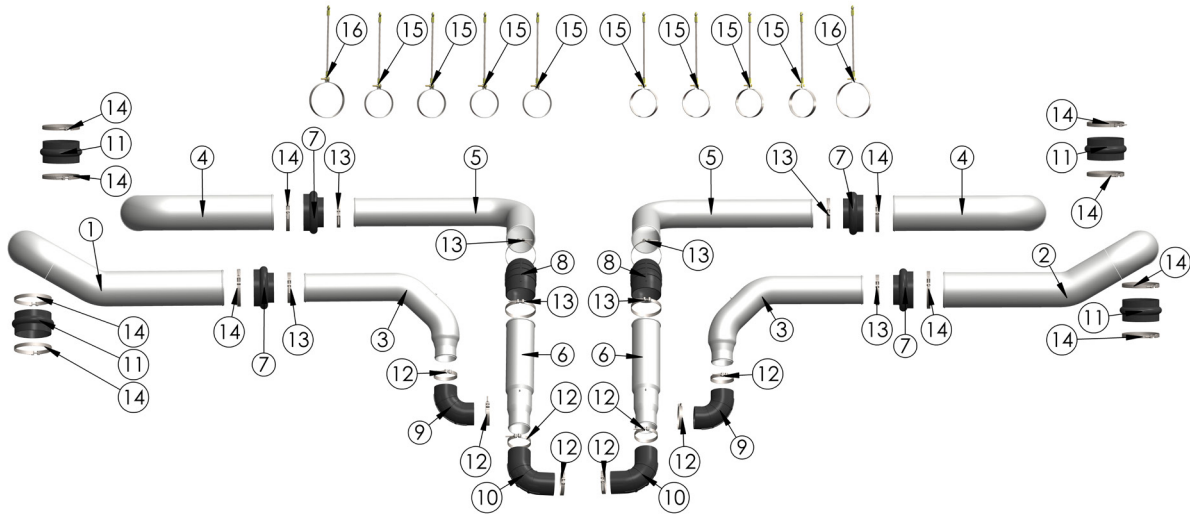

DBA SILENCING
4917 BURDE ST. PORT ALBERNI, BC V9Y 3J5

DBASILENCING.CA
INFO@DBASILENCING.CA
1-800-661-5886

AIR INTAKE KITS

KOMATSU 830E

DETROIT DIESEL 12V 4000

LABEL #	PART #	DESCRIPTION	QTY
1	83124-01L	Driver Side 10" Canister Crossover Pipe	1
2	83124-01R	Passenger Side 10" Canister Crossover Pipe	1
3	83124-02	8" To 6" Double 45° Reducing Pipe To Front Turbo	2
4	83124-03	10" 90° Canister Pipe	2
5	83124-04	8" 90° Mid Pipe To Rear Turbo	2
6	83124-05	8" To 6" Reducing Pipe To Rear Turbo	2
7	HHR108	10" To 8" Reducing Hump Hose	4
8	RL845	8" 45° Rubber Elbow	2
9	RL690	6" 90° Rubber Elbow	2
10	HL906EC	6" 90° Rubber Elbow With Long Leg	2
11	HH10	10" Rubber Hump Hose	4
12	162 174	6" Air Clamp	8
13	214 226	8" Air Clamp	8
14	252 275	10" Air Clamp	12
15	HAK8	8" Air Pipe Hanger Kit	8
16	HAK10	10" Air Pipe Hanger Kit	2
	8312V4AS	COMPLETE AIR INTAKE SYSTEM	1