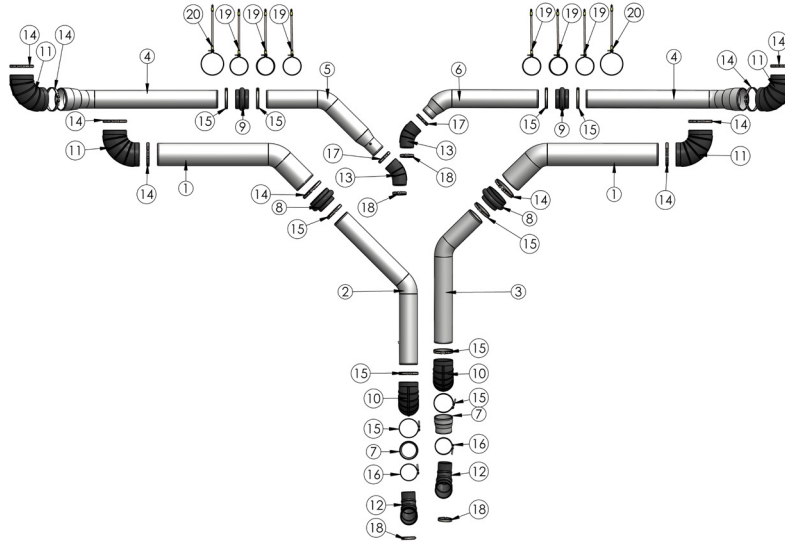

DBA SILENCING
4917 BURDE ST. PORT ALBERNI, BC V9Y 3J5

DBASILENCING.CA
INFO@DBASILENCING.CA
1-800-661-5886

AIR INTAKE KITS

KOMATSU 930E

930E-1-2-3 CUMMINS QSK 60 STAGE ONE

LABEL #	PART #	DESCRIPTION	QTY
1	9361A-3-01	10" Air Canister Pipe Driver & Passenger Side	2
2	9361A-3-02	8" Mid Pipe Driver Side Rear Turbo	1
3	9361A-3-03	8" Mid Pipe Passenger Side Rear Turbo	1
4	9361A-3-04	10" To 8" Air Canister Pipe Driver & Passenger Side	2
5	9361A-3-05	8" To 6" Reducing Pipe To Front Driver Side	1
6	9361A-3-06	8" To 6" Reducing Pipe To Front Passenger Side	1
7	9361A-3-07	8" To 7" Steel Driver & Passenger Side Reducer	2
8	HHR108	10" To 8" Reducing Rubber Hose	2
9	HH8	8" To 8" Straight Hump Hose	2
10	RL890	8" 90° Rubber Elbow	2
11	RL1090	10" 90° Rubber Elbow	4
12	RL75590	7" To 5.5" 90° Reducing Rubber Elbow	2
13	RL65545	6" To 5.5" 45° Reducing Rubber Elbow	2
14	252 275	10" Air Intake Clamp	10
15	214 226	8" Air Intake Clamp	10
16	188 200	7" Air Intake Clamp	2
17	182 174	6" Air Intake Clamp	2
18	149 161	5.5" Air Intake Clamp	4
19	HAK8	8" Air Pipe Hanger Kit	6
20	HAK10	10" Air Pipe Hanger Kit	2
	9361A-3KT	COMPLETE AIR INTAKE SYSTEM	1