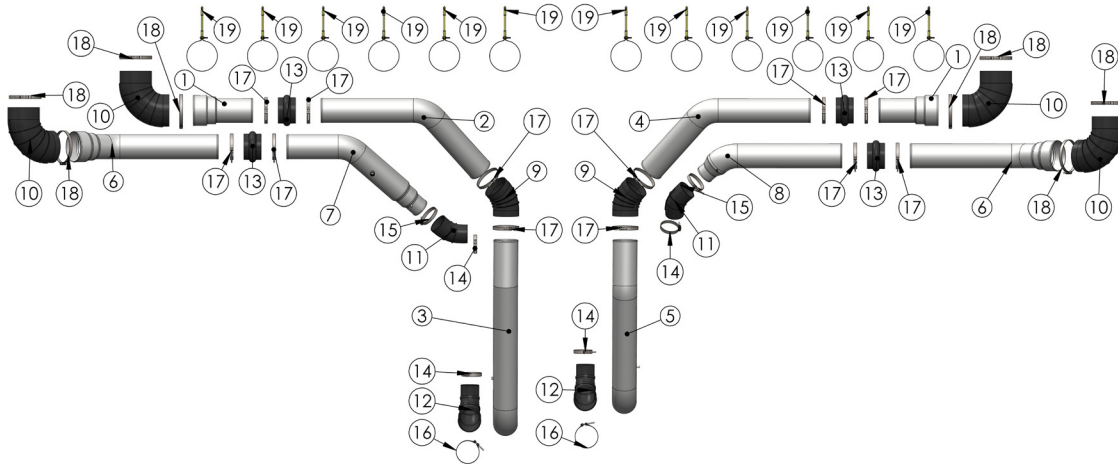

# AIR INTAKE KITS

## KOMATSU 930E

### 930E-2 CUMMINS QSK 60 STAGE ONE

LABEL #	PART #	DESCRIPTION	QTY
1	QSK1932-01F	10" To 8" Air Canister Pipe Driver & Passenger Side	2
2	QSK1932-02F	8" 45° Driver Side Mid Pipe	1
3	QSK1932-03F	8" To 7" Reducing Pipe Driver Side Rear Turbo	1
4	QSK1932-04F	8" 45° Passenger Side Mid Pipe	1
5	QSK1932-05F	8" To 7" Reducing Pipe Passenger Side Rear Turbo	1
6	QSK1932-06F	10" To 8" Long Air Canister Pipe	2
7	QSK1932-07F	Driver Side Front Turbo Pipe	1
8	QSK1932-08F	Passenger Side Front Turbo Pipe	1
9	RL845	8" 45° Rubber Elbow	2
10	RL1090	10" 90° Rubber Elbow	4
11	RL65545	6" To 5.5" 45° Reducing Rubber Elbow	2
12	RL75590	7" To 5.5" 90° Reducing Rubber Elbow	2
13	HH8	8" To 8" Straight Rubber Hump Hose	4
14	149 161	5.5" Air Intake Clamp	4
15	162 174	6" Air Intake Clamp	2
16	214 226	7" Air Intake Clamp	2
17	188 200	8" Air Intake Clamp	12
18	252 275	10" Air Intake Clamp	8
19	HAK8	8" Air Pipe Hanger Kit	12
	<b>QSK1932</b>	<b>COMPLETE AIR INTAKE SYSTEM</b>	<b>1</b>

**Note:** This kit is designed to fit the older 930 fender mount system that vents both exhaust pipes out the passenger side.