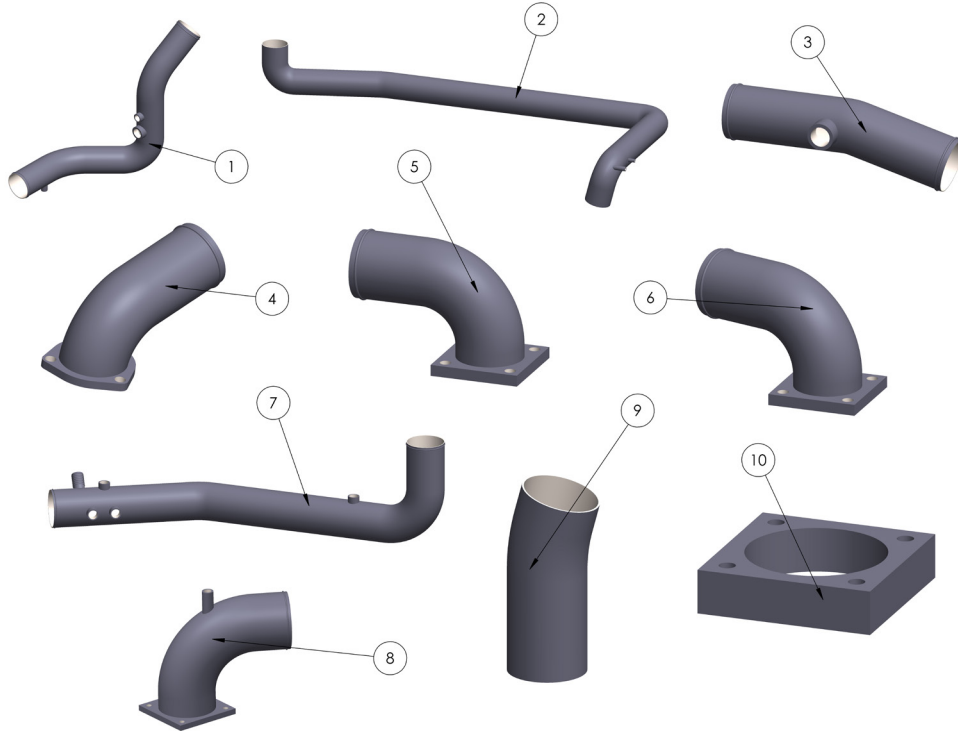

DBA SILENCING
4917 BURDE ST. PORT ALBERNI, BC V9Y 3J5

DBASILENCING.CA
INFO@DBASILENCING.CA
1-800-661-5886

COOLANT KITS

KOMATSU 830E

QSK 60 STAGE ONE

LABEL #	PART #	DESCRIPTION	QTY
1	LTA1-22	Water Pump Inlet Pipe	1
2	LTA2-22	Pipe Passenger Side From Stat Outlet	1
3	LTA3-22	Passenger Side Pipe Extension	1
4	LTA4-22	Stat Outlet Adaptor	1
5	LTA5-22	Passenger Side Radiator Outlet Adaptor	1
6	LTA6-22	Driver Side Radiator Outlet Adaptor	1
7	CS1-22	Main Water Pump Inlet Pipe	1
8	CS2-22	Main Radiator Outlet Adaptor	1
9	CS3-22	3.5" 15° Outlet Adaptor	2
10	CSA-1	4" x 4" x 1" Square Flange	2
11	131 139	5" Clamp	4
12	89556K	3" Ubolt Clamp	4
13	89559K	5" Ubolt Clamp	1
	LTA-22CS	COMPLETE COOLANT SYSTEM	1