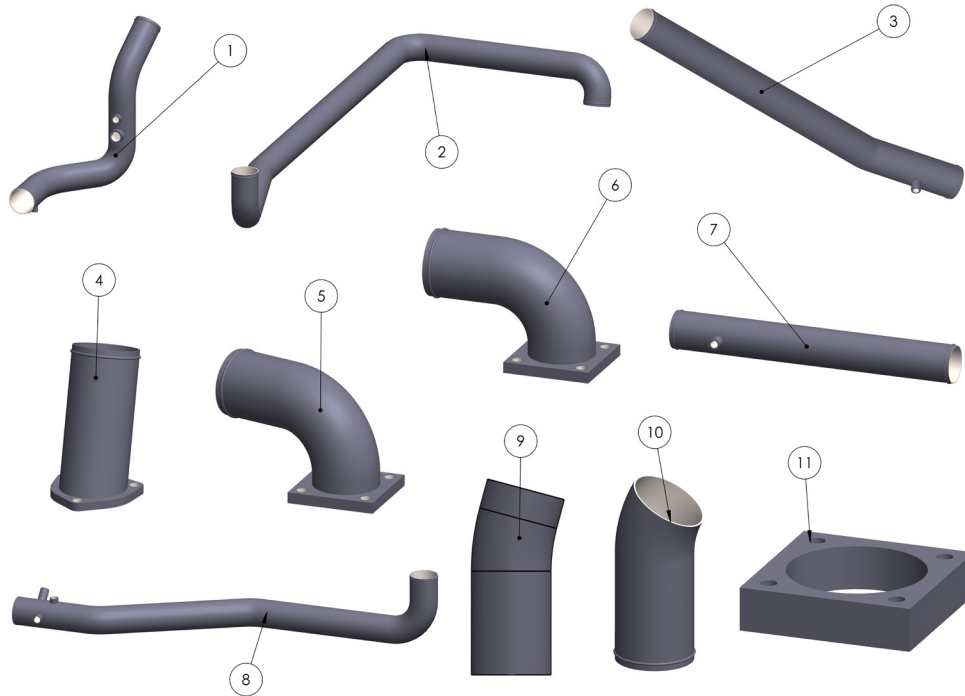

DBA SILENCING
4917 BURDE ST. PORT ALBERNI, BC V9Y 3J5

DBASILENCING.CA
INFO@DBASILENCING.CA
1-800-661-5886

COOLANT KITS

KOMATSU 830E

QSK 60 STAGE TWO

LABEL #	PART #	DESCRIPTION	QTY
1	LTA1-25	Water Pump Inlet Pipe	1
2	LTA2-25	Stat Housing Adaptor	1
3	LTA3-25	Passenger Side Extension Pipe	1
4	LTA4-25	Stat Housing Adaptor	1
5	LTA5-25	Radiator Outlet Elbow	1
6	LTA6-25	Radiator Outlet Elbow	1
7	LTA7-25	Radiator To Waterpump Extension	1
8	CS1-25	Main Water Inlet Pipe	1
9	CS2-25	Main Radiator Outlet	1
10	CS3-25	3.5" 30° Main Coolant Pipe	2
11	CSA-1	4" x 4" x 1" Square Flange	2
12	131 139	5" Clamp	4
13	89556K	3" Ubolt Clamp	4
14	89559K	5" Ubolt Clamp	1
	LTA-25CS	COMPLETE COOLANT SYSTEM	1