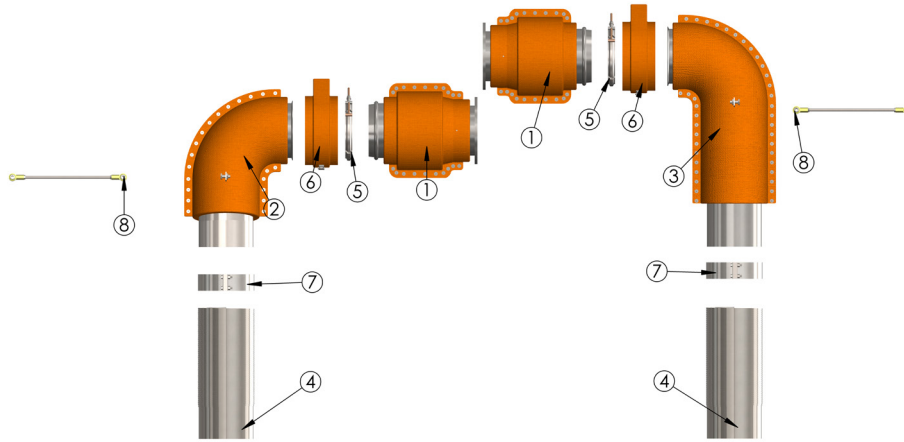

DBA SILENCING
4917 BURDE ST. PORT ALBERNI, BC V9Y 3J5

DBASILENCING.CA
INFO@DBASILENCING.CA
1-800-661-5886

EXHAUST KITS

KOMATSU 830E

QSK 60 STAGE ONE INSULATED EXHAUST FROM ENGINE TO HORSE COLLAR

| LABEL # | PART # | DESCRIPTION | QTY |
|---------|------------------|---|----------|
| 1 | 8361EXA-1 | Flanged Turbo Pipe With Bellows | 2 |
| 2 | 8361EXA-2 | 10" 90° Elbow With Short Leg | 1 |
| 3 | 8361EXA-3 | 10" 90° Elbow Driver Side With Long Leg | 1 |
| 4 | 8361EXA-4 | 10" Flex Pipe Connector | 2 |
| 5 | VB10 | 10" V-Band Clamp | 2 |
| 6 | VS10 | 10" Insulated V-Band Clamp Cover | 2 |
| 7 | FBC10 | 10" Stainless Steel Flat Band Clamp | 2 |
| 8 | EXH10 | Exhaust Hanger | 2 |
| | 8361EXA1S | COMPLETE EXHAUST SYSTEM | 1 |