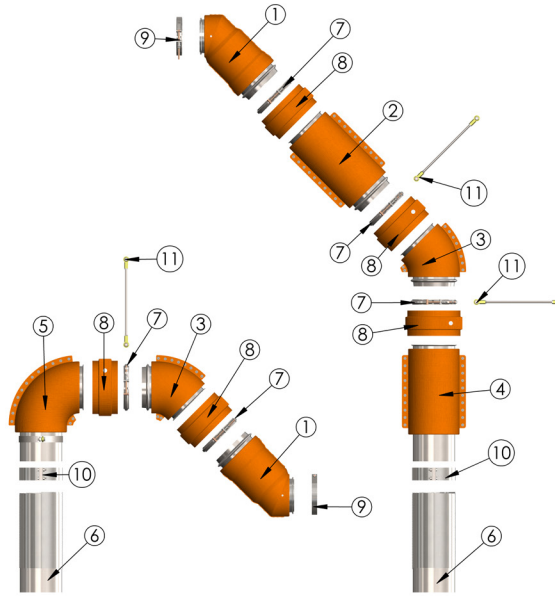

DBA SILENCING
4917 BURDE ST. PORT ALBERNI, BC V9Y 3J5

DBASILENCING.CA
INFO@DBASILENCING.CA
1-800-661-5886

EXHAUST KITS

KOMATSU 830E

CUMMINS K2000 INSULATED EXHAUST SYSTEM FROM ENGINE TO HORSE COLLAR

LABEL #	PART #	DESCRIPTION	QTY
1	EXK-01	10" 45° Slashcut Pipe With Bellows	2
2	EXK-02	10" Straight Pipe	1
3	EXK-03	10" Standard 45° Elbow	2
4	EXK-04	10" Straight Pipe	1
5	EXK-05	10" 90° Elbow With Leg	1
6	EXK-06	10" Diameter Stainless Steel Flex Pipe 24" Long	2
7	VB10	10" V-Band Clamp	5
8	VS10	10" Insulated V-Band Clamp Cover	5
9	VB8	8" V-Band Clamp	2
10	FBC10	10" Stainless Steel Flat Band Clamp	2
11	EXH10	Exhaust Hanger	3
	EXK2831S	COMPLETE EXHAUST SYTEM	1