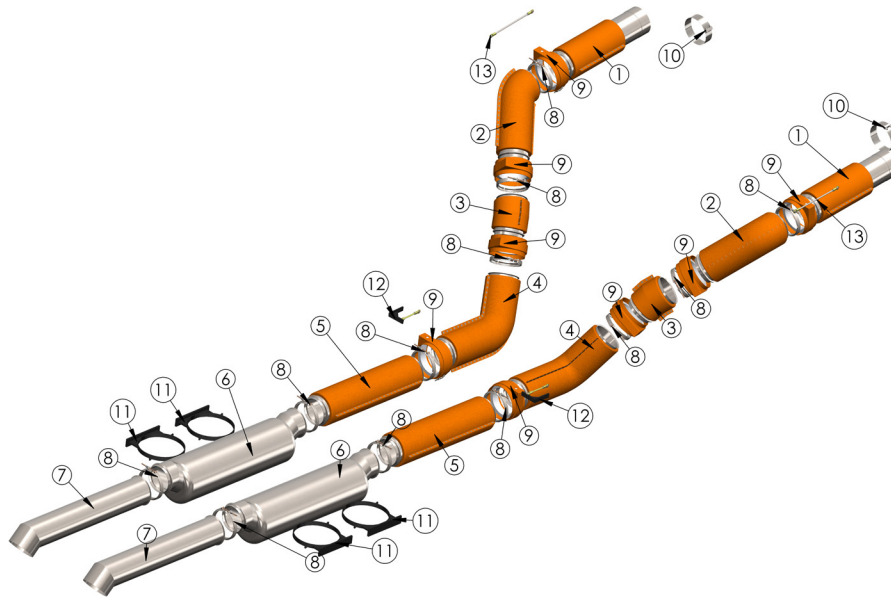

DBA SILENCING
4917 BURDE ST. PORT ALBERNI, BC V9Y 3J5

DBASILENCING.CA
INFO@DBASILENCING.CA
1-800-661-5886

EXHAUST KITS

KOMATSU 830E

INFRAME INSULATED EXHAUST SYSTEM FROM BEHIND HORSE COLLAR

LABEL #	PART #	DESCRIPTION	QTY
1	831FE-1	10" Straight Pipe 38.5" Long	2
2	831FE-2	10" 60° Elbow With Leg	2
3	831FE-3	10" 12° Elbow	2
4	831FE-4	10" 60° Elbow	2
5	831FE-5	10" Straight Pipe 46.5" Long	2
6	831FE-6	16" Diameter Muffler	2
7	831FE-7	10" Muffler Down Spout	2
8	VB10	10" V-Band Clamp	12
9	VS10	10" Insulated V-Band Clamp Cover	8
10	FBC10	10" Stainless Steel Flat Band Clamp	2
11	MB16	16" Muffler Mounting Bracket	4
12	EAS12	Exhaust Angle Bracket Hanger	2
13	EXH10	Exhaust Hanger	2
	831FEXIS	COMPLETE EXHAUST SYSTEM	1