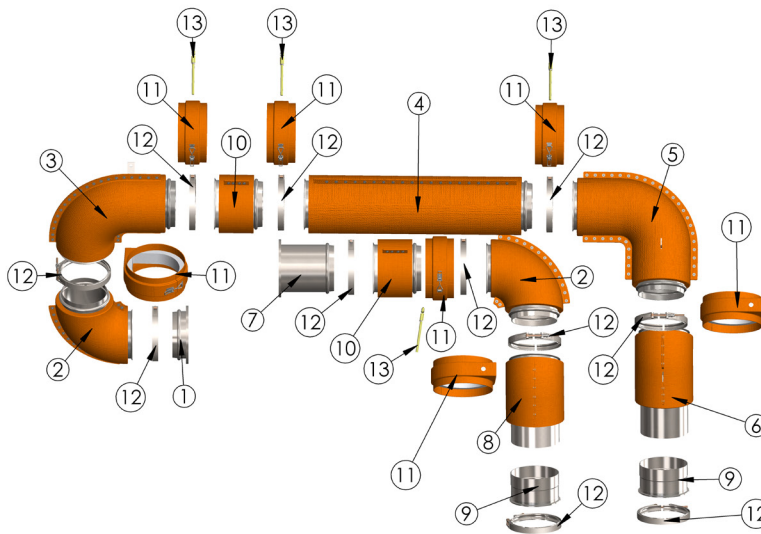

## KOMATSU 930E

### 930E-2 QSK 60 STAGE ONE FENDER MOUNT INSULATED

<b>LABEL #</b>	<b>PART #</b>	<b>DESCRIPTION</b>	<b>QTY</b>
1	QSK1932FM-01	Short Flanged Turbo Pipe	1
2	QSK1932FM-02	10" 90° Elbow	2
3	QSK1932FM-03	10" 90° Elbow With Short Leg	1
4	QSK1932FM-04	10" Straight Pipe 46" Long	1
5	QSK1932FM-05	10" 90° Elbow With Leg	1
6	QSK1932FM-06	10" 30° Elbow With Short Leg	1
7	QSK1932FM-07	Long Flanged Turbo Pipe	1
8	QSK1932FM-08	10" 45° Elbow With Short Leg	1
9	QSK1932FM-09	10" ID Flanged Adaptor	2
10	BC10	10" Bellows Connector	2
11	VS10	10" V-Band Clamp Cover	7
12	VB10	10" V-Band Clamp	11
13	EXH10	Exhaust Hanger	4
	<b>QSK1932FM</b>	<b>COMPLETE EXHAUST SYSTEM</b>	<b>1</b>