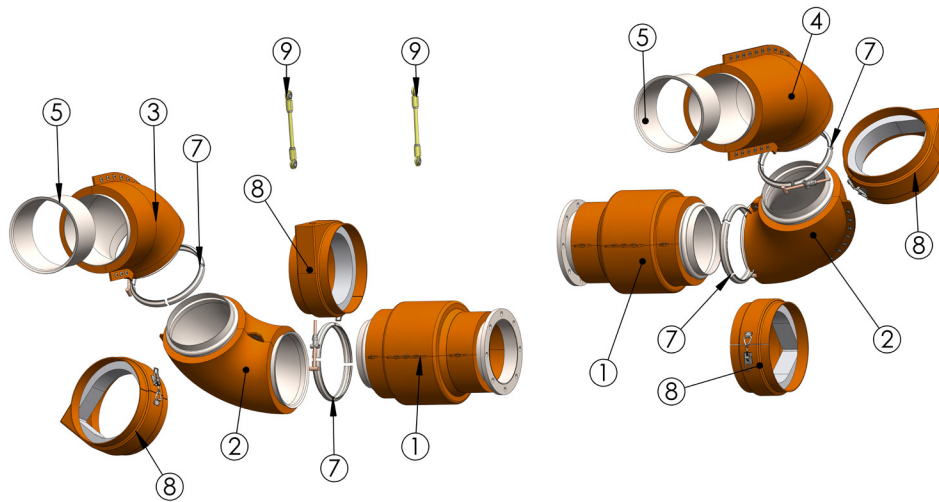

DBA SILENCING
4917 BURDE ST. PORT ALBERNI, BC V9Y 3J5

DBASILENCING.CA
INFO@DBASILENCING.CA
1-800-661-5886

EXHAUST KITS

KOMATSU 930E

QSK 60 STAGE ONE INSULATED EXHAUST ENGINE TO HORSE COLLAR

LABEL #	PART #	DESCRIPTION	QTY
1	9361EX-3-01	Turbo Pipe With Bellows	2
2	9361EX-3-02	10" 90° Standard Elbow	2
3	9361EX-3-03	10" 45° Elbow With Short Leg	1
4	9361EX-3-04	10" 45° With Long Leg	1
5	9361EX-3-05	10" Komatsu Exhaust Flange	2
6	VB10	10" V-Band Clamp	4
7	VS10	10" V-Band Clamp Cover	4
8	EXH10	Exhaust Hanger	2
	9361EX1	COMPLETE EXHAUST SYSTEM	1