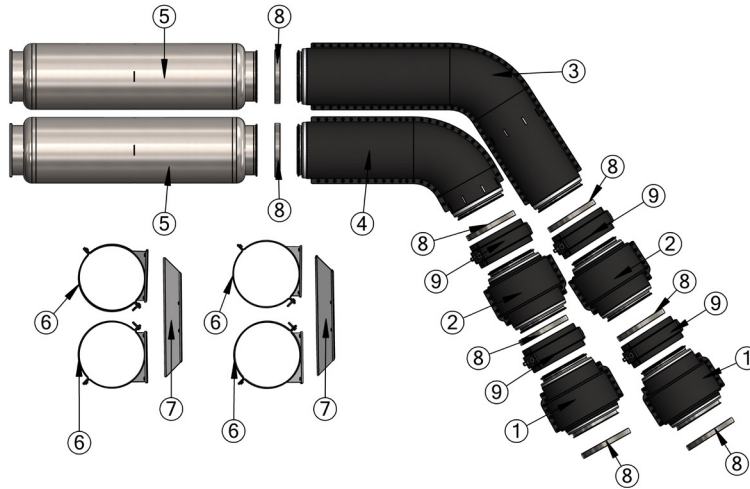

DBA SILENCING
4917 BURDE ST. PORT ALBERNI, BC V9Y 3J5

DBASILENCING.CA
INFO@DBASILENCING.CA
1-800-661-5886

EXHAUST KITS

CATERPILLAR

797F INSULATED

| LABEL # | PART # | DESCRIPTION | QTY |
|---------|-------------|----------------------------------|----------|
| 1 | 79712TBC-01 | 12" Bellows From Turbo | 2 |
| 2 | 79712MBC-02 | 12" Bellows To Exhaust Pipe | 2 |
| 3 | 79712LP-03 | 12" Driver Side Exhaust Pipe | 1 |
| 4 | 79712RP-04 | 12" Passenger Side Exhaust Pipe | 1 |
| 5 | EXMI 16 12 | Muffler 16" Body 12" In / Out | 2 |
| 6 | MBC16 | 16" Muffler Saddle Bracket | 4 |
| 7 | 797F-16-MBB | 16" Muffler Bracket Base | 2 |
| 8 | VB12 | 12" V-Band Clamp | 8 |
| 9 | NSVS12 2 | Two-Piece 12" V-Band Clamp Cover | 4 |
| | 797F | COMPLETE EXHAUST SYSTEM | 1 |