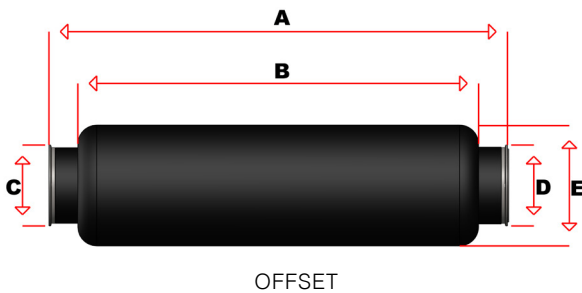

16" DIAMETER V-BAND STYLE MUFFLERS

These mufflers are typically used on 12V & 16V Detroit and Cummins engines.

16" DIAMETER V-BAND STYLE MUFFLERS STRAIGHT (EXMV) OR OFFSET (EXMVO)

PART #	A	B	C	D	E	INLET
	OVERALL	BODY	ID	OD	DIA	OFFSET
EXMV16 8	59"	54"	8"	8"	16"	Centre
EXMVO16 8	59"	54"	8"	8"	16"	2" Offset
EXMV16 10	59"	54"	10"	10"	16"	Centre
EXMVO16 10	59"	54"	10"	10"	16"	2" Offset