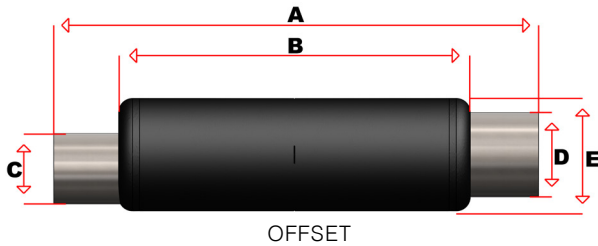

DBA SILENCING
4917 BURDE ST. PORT ALBERNI, BC V9Y 3J5

DBASILENCING.CA
INFO@DBASILENCING.CA
1-800-661-5886

MUFFLERS

ID / OD & V-BAND

16" DIAMETER ID / OD MUFFLERS

16" DIAMETER ID / OD MUFFLERS OFFSET (EXMO) OR STRAIGHT (EXMI)

PART #	A	B	C	D	E	INLET
	OVERALL	BODY	ID	OD	DIA	OFFSET
EXM016 8	59"	54"	8"	8"	16"	2" Offset
EXMI16 8	59"	54"	8"	8"	16"	Centre
EXMO16 10	59"	54"	10"	10"	16"	2" Offset
EXMI16 10	59"	54"	10"	10"	16"	Centre

Note: Inlet is ID, outlet is OD. A and B are customizable.