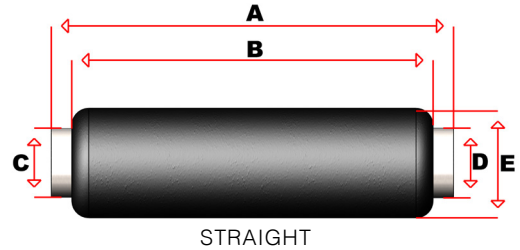

DBA SILENCING
4917 BURDE ST. PORT ALBERNI, BC V9Y 3J5

DBASILENCING.CA
INFO@DBASILENCING.CA
1-800-661-5886

MUFFLERS

ID / OD & V-BAND

16" DIAMETER ID / OD MUFFLERS

16" DIAMETER ID / OD MUFFLERS OFFSET (EXMO) OR STRAIGHT (EXMI)

PART #	A	B	C	D	E	INLET
	OVERALL	BODY	ID	OD	DIA	OFFSET
EXM016 8	59"	54"	8"	8"	16"	2" Offset
EXMI16 8	59"	54"	8"	8"	16"	Centre
EXMO16 10	59"	54"	10"	10"	16"	2" Offset
EXMI16 10	59"	54"	10"	10"	16"	Centre

Note: Inlet is ID, outlet is OD. A and B are customizable.