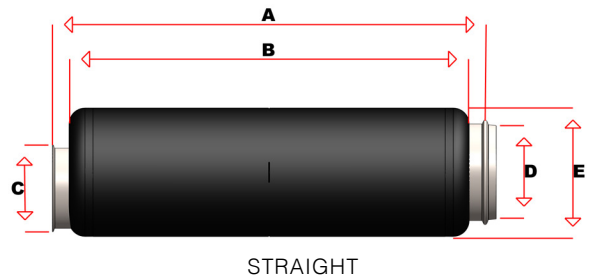

16" DIAMETER V-BAND STYLE MUFFLERS

These mufflers are typically used on 12V & 16V Detroit and Cummins engines.

16" DIAMETER V-BAND STYLE MUFFLERS STRAIGHT (EXMV) OR OFFSET (EXMVO)

PART #	A	B	C	D	E	INLET
	OVERALL	BODY	ID	OD	DIA	OFFSET
EXMV16 8	59"	54"	8"	8"	16"	Centre
EXMVO16 8	59"	54"	8"	8"	16"	2" Offset
EXMV16 10	59"	54"	10"	10"	16"	Centre
EXMVO16 10	59"	54"	10"	10"	16"	2" Offset