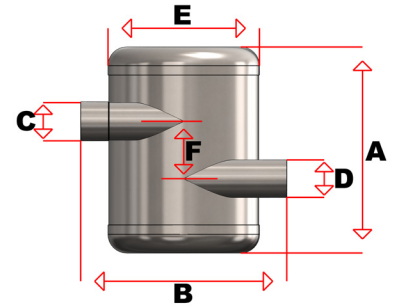

DBA SILENCING
4917 BURDE ST. PORT ALBERNI, BC V9Y 3J5

DBASILENCING.CA
INFO@DBASILENCING.CA
1-800-661-5886

MUFFLERS

ID / OD & V-BAND

C SERIES STYLE MUFFLERS

PART #	A	B	C	D	E	F
	OVERALL	BODY LENGTH	ID	OD	DIA	IN/OUT
C10250	13.75"	14.5"	2.5"	2.5"	10"	4.125"
C10300	13.75"	16"	3"	3"	10"	4.125"
C12300	16.5"	17.5"	3"	3"	12"	4.625"
C12350	16.5"	19.5"	3.5"	3.5"	12"	4.625"
C14350	19.75"	20"	3.5"	3.5"	12"	5.125"
C14400	19.75"	21"	4"	4"	14"	5.125"
C16400	22"	22"	4"	4"	16"	6.125"
C16500	22"	23.5"	5"	5"	16"	6.125"
C18500	24.75"	24"	5"	5"	18"	7.125"
C18600	24.75"	29"	6"	6"	18"	7.125"
C20500	27.5"	27"	5"	5"	20"	7.125"
C20600	27.5"	30"	6"	6"	20"	8"
C24600	33"	33"	6"	6"	24"	9.125"
C24800	33"	36"	8"	8"	24"	9.125"