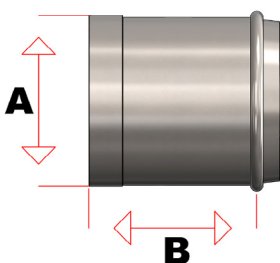

MALE V-BAND STYLE MUFFLER ADAPTOR

8", 10" & 12" MALE V-BAND MUFFLER ADAPTOR

PART #	A	B
ADMV 8	8"	10"
ADMV 10	10"	10"
ADMV 12	12"	10"