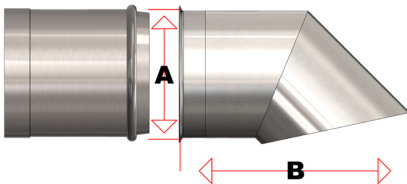

## ID / OD MUFFLER DOWN SPOUTS

### 8", 10" & 12" ID / OD MUFFLER DOWN SPOUTS

<b>PART #</b>	<b>A</b>	<b>B</b>
EXS 8	8"	16"
EXS 10	10"	16"
EXS 12	12"	16"

## V-BAND STYLE MUFFLER DOWN SPOUTS

**Note:** This diagram shows how the V-band style mufflers and down spouts fit together.