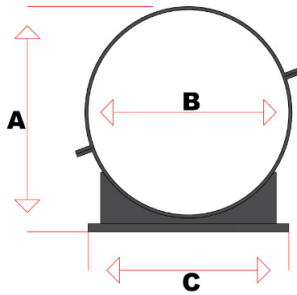

DBA SILENCING
4917 BURDE ST. PORT ALBERNI, BC V9Y 3J5

DBASILENCING.CA
INFO@DBASILENCING.CA
1-800-661-5886

MUFFLERS
ID / OD & V-BAND

SINGLE MUFFLER MOUNTING BRACKETS

16", 18 & 20" SINGLE MUFFLER MOUNTING BRACKETS

PART #	A	B	C
MB16	17.75"	16"	14"
MB18	17.75"	18"	16"
MB20	17.75"	20"	18"