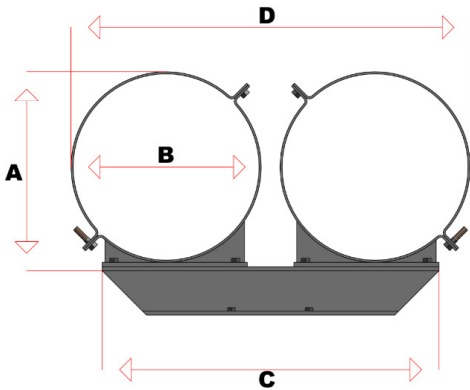

PART #	A	B	C
MB16	17.75"	16"	14"
MB18	17.75"	18"	16"
MB20	17.75"	20"	18"

DOUBLE MUFFLER MOUNTING BRACKETS

16", 18 & 20" DOUBLE MUFFLER MOUNTING BRACKETS

PART #	A	B	C	D
MBD16	17.75"	16"	32"	34"
MBD18	17.75"	18"	34"	38"
MBD20	17.75"	20"	40"	42"