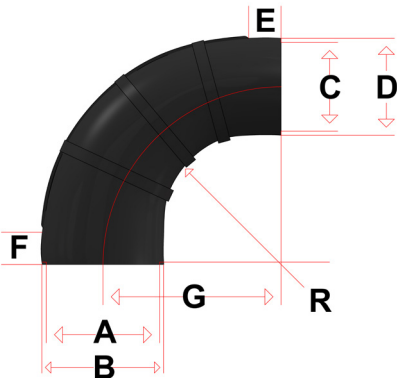

## 90° RUBBER ELBOWS

PART #	A-ID	B-OD	C	D	E	F	R
RL590	5"	5.5"	6.125"	6.125"	1.75"	1.625"	1.75"
RL690	6"	6.5"	7"	7"	3.5"	4.5"	1.75"
90HL6X	6"	6.5"	8.25"	8.25"	3.25"	3.25"	5"
HL906EC	6"	6.5"	9"	10"	2.25"	2"	1.75"
RL890	8"	8.75"	8.5"	8.5"	2"	2.25"	2.125"
RL1090	10"	10.75"	10.5"	10.5"	2.25"	2.25"	3.125"

## 90° REDUCING ELBOWS

PART #	A-ID	B-OD	C-ID	D-OD
RL75590	7"	7.5"	5.5"	6"

E	F	G	R
1.5"	1.5"	6.5"	0.625"