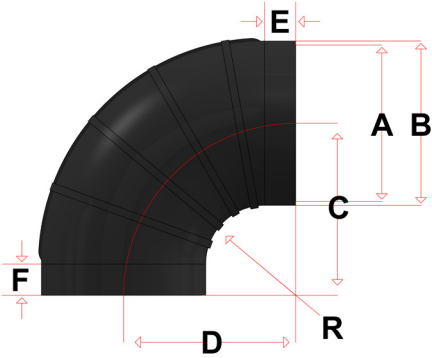

## 90° RUBBER ELBOWS

PART #	A-ID	B-OD	C	D	E	F	R
RL590	5"	5.5"	6.125"	6.125"	1.75"	1.625"	1.75"
RL690	6"	6.5"	7"	7"	3.5"	4.5"	1.75"
90HL6X	6"	6.5"	8.25"	8.25"	3.25"	3.25"	5"
HL906EC	6"	6.5"	9"	10"	2.25"	2"	1.75"
RL890	8"	8.75"	8.5"	8.5"	2"	2.25"	2.125"
RL1090	10"	10.75"	10.5"	10.5"	2.25"	2.25"	3.125"

## 90° REDUCING ELBOWS

PART #	A-ID	B-OD	C-ID	D-OD
RL75590	7"	7.5"	5.5"	6"

E	F	G	R
1.5"	1.5"	6.5"	0.625"