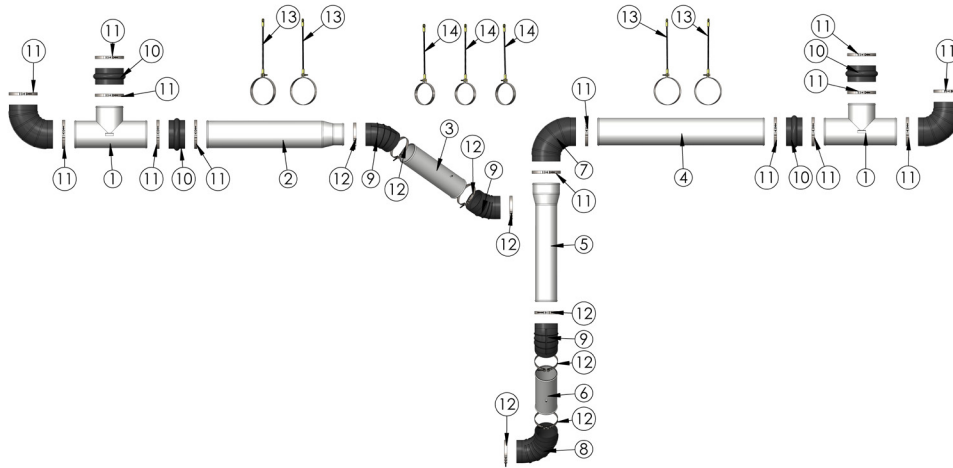

DBA SILENCING
4917 BURDE ST. PORT ALBERNI, BC V9Y 3J5

DBASILENCING.CA
INFO@DBASILENCING.CA
1-800-661-5886

AIR INTAKE KITS

KOMATSU 830E

CUMMINS K2000

LABEL #	PART #	DESCRIPTION	QTY
1	830-1-IS	10" Manifold Pipe To Air Canister	2
2	830-2-IS	10" To 8" Reducing Mid Pipe	1
3	830-3-IS	8" Pipe To Front Turbo	1
4	830-4-IS	10" Pipe From Manifold	1
5	830-5-IS	10" To 8" Reducing Mid Pipe	1
6	830-6-IS	8" Pipe To Rear Turbo	1
7	RL1090	10" 90° Rubber Elbow	1
8	RL890	8" 90° Rubber Elbow	1
9	RL845	8" 45° Rubber Elbow	3
10	HH10	10" Straight Rubber Hump Hose	4
11	262 275	10" Hose Clamps	14
12	213 226	8" Hose Clamps	8
13	HAK10	10" Pipe Hanger Kit	4
14	HAK8	8" Pipe Hanger Kit	3
	830-K2A	COMPLETE AIR INTAKE SYSTEM	1