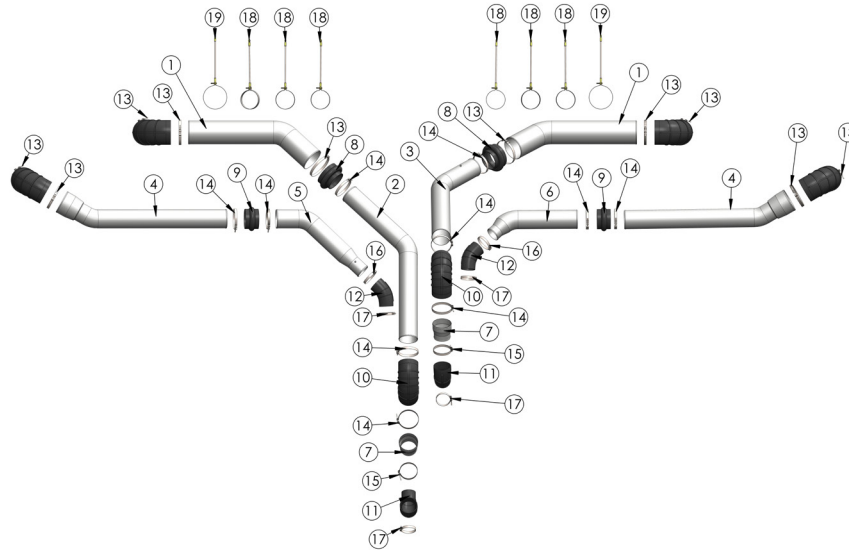

# AIR INTAKE KITS

## KOMATSU 830E

### CUMMINS QSK 60 STAGE ONE

LABEL #	PART #	DESCRIPTION	QTY
1	8361AS-1	10" Driver & Passenger Side Air Canister Pipe	2
2	8361AS-2	8" Driver Side Connector Pipe	1
3	8361AS-3	8" Passenger Side Connector Pipe	1
4	8361AS-4	10" To 8" Driver & Passenger Side Air Canister Pipe	2
5	8361AS-5	8" To 6" Driver Side Turbo Connector	1
6	8361AS-6	8" To 6" Passenger Side Turbo Connector	1
7	8361AS-7	8" To 7" Driver & Passenger Side Steel Reducer	2
8	HHR108	10" To 8" Reducing Rubber Hump Hose	2
9	HH8	8" Straight Rubber Hump Hose	2
10	RL890	8" 90° Rubber Elbow	2
11	RL75590	7" To 5.5" 90° Rubber Elbow	2
12	RL65545	6" To 5.5" 45° Rubber Elbow	2
13	262 275	10" Hose Clamps	10
14	213 226	8" Hose Clamps	10
15	187 200	7" Hose Clamps	2
16	162 174	6" Hose Clamps	2
17	150 162	5.5" Hose Clamps	4
18	HAK8	8" Pipe Hanger Kit	6
19	HAK10	10" Pipe Hanger Kit	2
	<b>8361AS</b>	<b>COMPLETE AIR INTAKE SYSTEM</b>	<b>1</b>