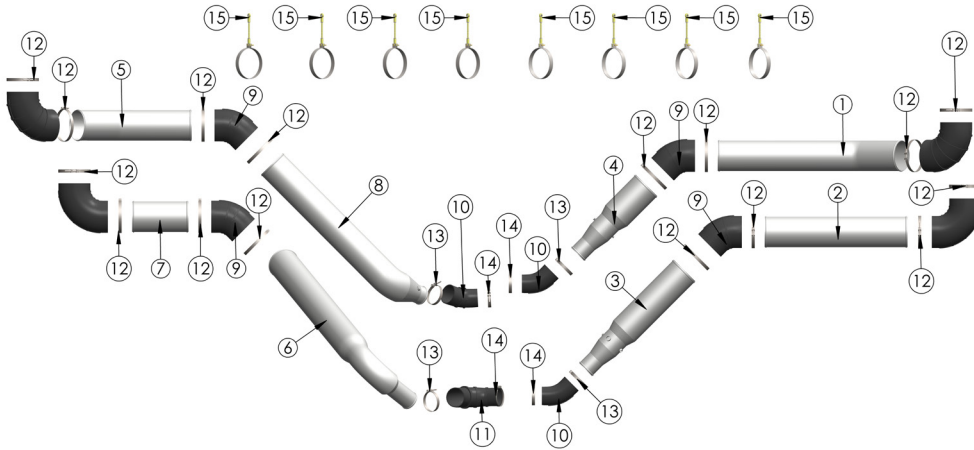

# AIR INTAKE KITS

## KOMATSU 830E

### CUMMINS QSK 60 STAGE TWO

<b>LABEL #</b>	<b>PART #</b>	<b>DESCRIPTION</b>	<b>QTY</b>
1	832QSA-1	Outer Passenger Side Air Canister Pipe	1
2	832QSA-2	Inner Passenger Side Air Canister Pipe	1
3	832QSA-3	10" To 6" Reducing Passenger Rear Turbo Pipe	1
4	832QSA-4	10" To 6" Reducing Passenger Front Turbo Pipe	1
5	832QSA-5	Outer Driver Side Air Canister Pipe	1
6	832QSA-6	10" To 6" Reducing Driver Side Rear Turbo Pipe	1
7	832QSA-7	Inner Driver Side Air Canister Pipe	1
8	832QSA-8	10" To 6" Reducing Left Front Turbo Pipe	1
9	RL1045	10" 45° Rubber Elbow	4
10	RL65545	6" To 5.5" 45° Reducing Rubber Elbow	3
11	RL65590	6" To 5.5" 90° Reducing Rubber Elbow	1
12	262 275	10" Hose Clamps	16
13	162 174	6" Hose Clamps	4
14	150 162	5.5" Hose Clamps	4
15	HAK10	10" Pipe Hanger Kit	8
	<b>832QSA</b>	<b>COMPLETE AIR INTAKE SYSTEM</b>	<b>1</b>