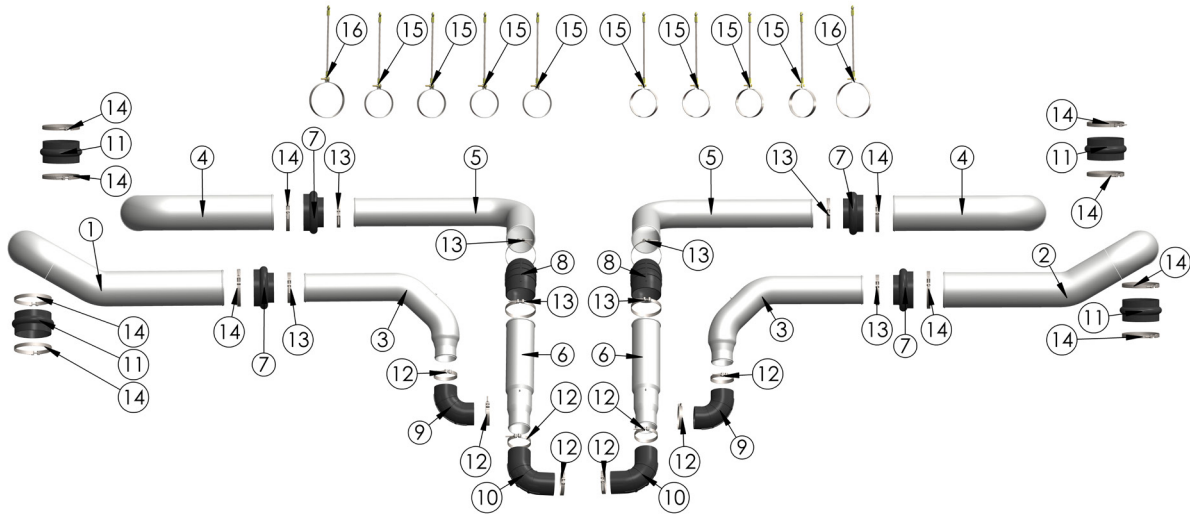

DBA SILENCING
4917 BURDE ST. PORT ALBERNI, BC V9Y 3J5

DBASILENCING.CA
INFO@DBASILENCING.CA
1-800-661-5886

AIR INTAKE KITS

KOMATSU 830E

DETROIT DIESEL 12V 4000

LABEL #	PART #	DESCRIPTION	QTY
1	83124-01L	Driver Side 10" Canister Crossover Pipe	1
2	83124-01R	Passenger Side 10" Canister Crossover Pipe	1
3	83124-02	8" To 6" Double 45° Reducing Pipe To Front Turbo	2
4	83124-03	10" 90° Canister Pipe	2
5	83124-04	8" 90° Mid Pipe To Rear Turbo	2
6	83124-05	8" To 6" Reducing Pipe To Rear Turbo	2
7	HHR108	10" To 8" Reducing Rubber Hump Hose	4
8	RL845	8" 45° Rubber Elbow	2
9	RL690	6" 90° Rubber Elbow	2
10	90HL6X	6" 90° Rubber Elbow With Long Leg	2
11	HH10	10" Straight Rubber Hump Hose	4
12	162 174	6" Hose Clamps	8
13	213 226	8" Hose Clamps	8
14	262 275	10" Hose Clamps	12
15	HAK8	8" Pipe Hanger Kit	8
16	HAK10	10" Pipe Hanger Kit	2
	8312V4AS	COMPLETE AIR INTAKE SYSTEM	1