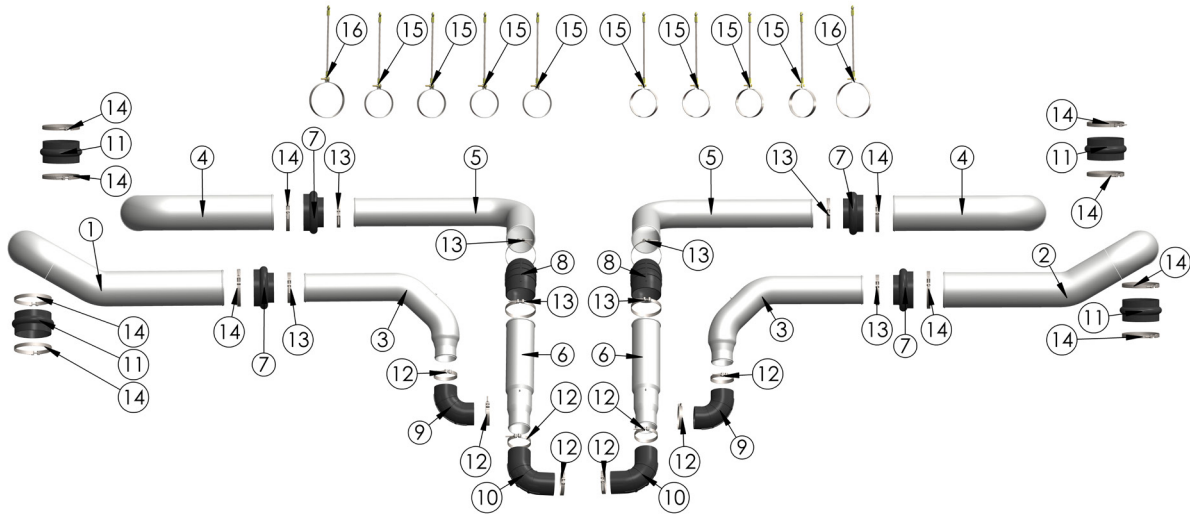

DBA SILENCING
4917 BURDE ST. PORT ALBERNI, BC V9Y 3J5

DBASILENCING.CA
INFO@DBASILENCING.CA
1-800-661-5886

AIR INTAKE KITS

KOMATSU 830E

DETROIT DIESEL 16V 4000

LABEL #	PART #	DESCRIPTION	QTY
1	83164-01L	Driver Side 10" Canister Crossover Pipe	1
2	83164-01R	Passenger Side 10" Canister Crossover Pipe	1
3	83164-02	8" To 6" Double 45° Reducing Pipe To Front Turbo	2
4	83164-03	10" 90° Canister Pipe	2
5	83164-04	8" 90° Mid Pipe To Rear Turbo	2
6	83164-05	8" To 6" Reducing Pipe To Rear Turbo	2
7	HHR108	10" To 8" Reducing Rubber Hump Hose	4
8	RL845	8" 45° Rubber Elbow	2
9	RL690	6" 90° Rubber Elbow	2
10	90HL6X	6" 90° Rubber Elbow With Long Leg	2
11	HH10	10" Straight Rubber Hump Hose	4
12	162 174	6" Hose Clamps	8
13	213 226	8" Hose Clamps	8
14	262 275	10" Hose Clamps	12
15	HAK8	8" Pipe Hanger Kit	8
16	HAK10	10" Pipe Hanger Kit	2
	8316V4AS	COMPLETE AIR INTAKE SYSTEM	1