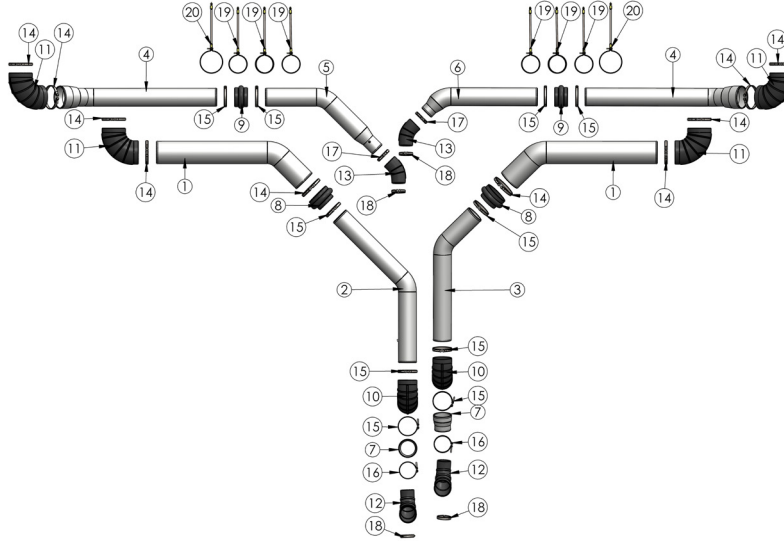

# AIR INTAKE KITS

## KOMATSU 930E

### 930E-1-2-3 CUMMINS QSK 60 STAGE ONE

<b>LABEL #</b>	<b>PART #</b>	<b>DESCRIPTION</b>	<b>QTY</b>
1	9361A-3-01	10" Air Canister Pipe Driver & Passenger Side	2
2	9361A-3-02	8" Mid Pipe Driver Side Rear Turbo	1
3	9361A-3-03	8" Mid Pipe Passenger Side Rear Turbo	1
4	9361A-3-04	10" To 8" Air Canister Pipe Driver & Passenger Side	2
5	9361A-3-05	8" To 6" Reducing Pipe To Front Driver Side	1
6	9361A-3-06	8" To 6" Reducing Pipe To Front Passenger Side	1
7	9361A-3-07	8" To 7" Steel Driver & Passenger Side Reducer	2
8	HHR108	10" To 8" Reducing Rubber Hump Hose	2
9	HH8	8" Straight Rubber Hump Hose	2
10	RL890	8" 90° Rubber Elbow	2
11	RL1090	10" 90° Rubber Elbow	4
12	RL75590	7" To 5.5" 90° Reducing Rubber Elbow	2
13	RL65545	6" To 5.5" 45° Reducing Rubber Elbow	2
14	262 275	10" Hose Clamps	10
15	213 226	8" Hose Clamps	10
16	187 200	7" Hose Clamps	2
17	162 174	6" Hose Clamps	2
18	150 162	5.5" Hose Clamps	4
19	HAK8	8" Pipe Hanger Kit	6
20	HAK10	10" Pipe Hanger Kit	2
	<b>9361A-3KT</b>	<b>COMPLETE AIR INTAKE SYSTEM</b>	<b>1</b>