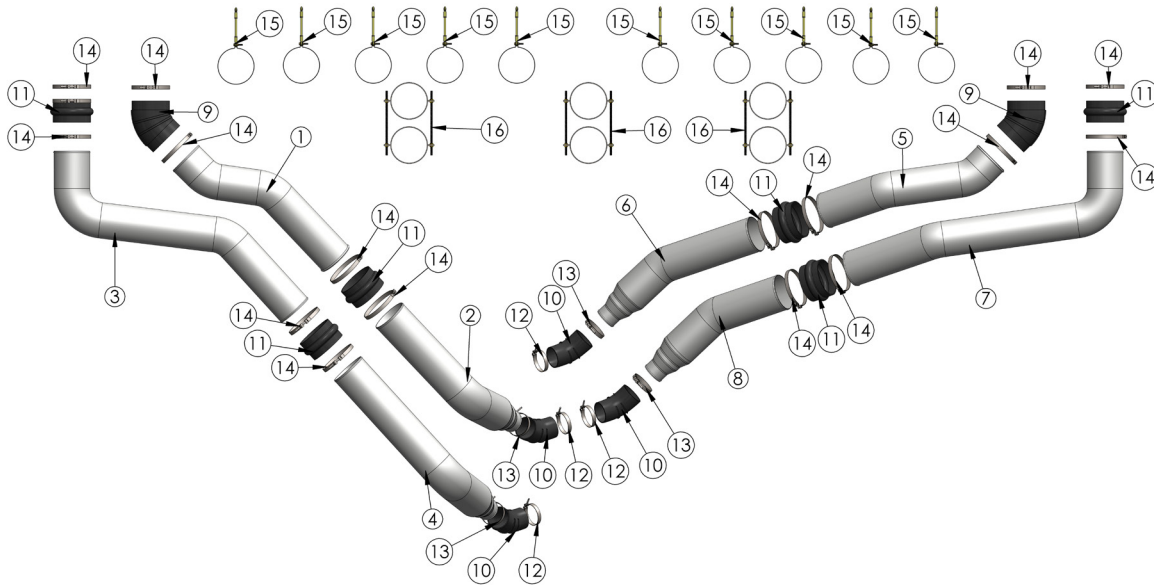

DBA SILENCING
4917 BURDE ST. PORT ALBERNI, BC V9Y 3J5

DBASILENCING.CA
INFO@DBASILENCING.CA
1-800-661-5886

AIR INTAKE KITS

KOMATSU 930E

930E-4 CUMMINS QSK 60 STAGE TWO

LABEL #	PART #	DESCRIPTION	QTY
1	933QSK2-A1	10" To 10" Driver Side Inner Canister Pipe	1
2	933QSK2-A2	10" To 6" Driver Side Front Reducing Pipe	1
3	933QSK2-A3	10" To 10" Driver Side Outer Canister Pipe	1
4	933QSK2-A4	10" To 6" Driver Side Rear Reducing Pipe	1
5	933QSK2-A5	10" To 10" Passenger Side Inner Canister Pipe	1
6	933QSK2-A6	10" To 6" Passenger Side Front Reducing Pipe	1
7	933QSK2-A7	10" To 10" Passenger Side Outer Canister Pipe	1
8	933QSK2-A8	10" To 6" Passenger Side Rear Reducing Pipe	1
9	RL1045	10" 45° Rubber Elbow	2
10	RL65545	6" To 5.5" 45° Reducing Rubber Elbow	4
11	HH10	10" Straight Rubber Hump Hose	6
12	150 162	5.5" Hose Clamps	4
13	162 174	6" Hose Clamps	4
14	262 275	10" Hose Clamps	16
15	HAK10	10" Pipe Hanger Kit	10
16	SPBK10	Spacer Bracket For Air Canister Pipes	3
	933QSK2	COMPLETE AIR INTAKE SYSTEM	1