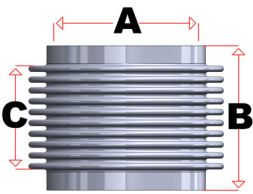

DBA SILENCING
4917 BURDE ST. PORT ALBERNI, BC V9Y 3J5

DBASILENCING.CA
INFO@DBASILENCING.CA
1-800-661-5886

BELLOWS
CUSTOM LENGTHS AVAILABLE

STAINLESS STEEL MULTI-PLY EXPANSION JOINT

PART #	A	B	C-SHORT	MULTI
	ID	LENGTH	LIVE LENGTH	PLY
BC-3S	3"	5"	3"	2 Ply
BC-3.5S	3.5"	5"	3"	2 Ply
BC-4S	4"	5"	3"	2 Ply
BC-4.5S	4.5"	5"	3"	2 Ply
BC-5S	5"	5"	3"	2 Ply
BC-6S	6"	5"	3"	2 Ply
BC-8	8"	8"	6"	2 Ply
BC-10	10"	8"	6"	2 Ply
BC-12	12"	8"	6"	5 Ply

PART #	A	B	C-LONG	MULTI
	ID	LENGTH	LIVE LENGTH	PLY
BC-3L	3"	11"	9"	2 Ply
BC-3.5L	3.5"	11"	9"	2 Ply
BC-4L	4"	11"	9"	2 Ply
BC-4.5L	4.5"	11"	9"	2 Ply
BC-5L	5"	11"	9"	2 Ply
BC-6L	6"	11"	9"	2 Ply

Note: Our stainless steel bellows are formed in series to absorb thermal movement and vibration in piping systems that transport high-temperature exhaust gases or steam.