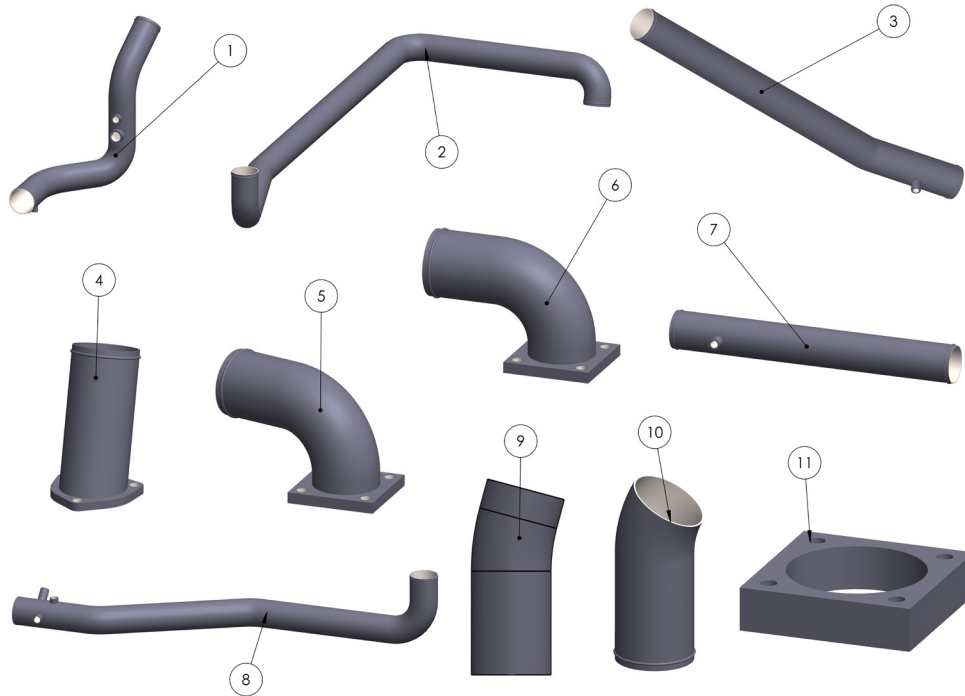

DBA SILENCING
4917 BURDE ST. PORT ALBERNI, BC V9Y 3J5

DBASILENCING.CA
INFO@DBASILENCING.CA
1-800-661-5886

COOLANT KITS

KOMATSU 830E

QSK 60 STAGE TWO

LABEL #	PART #	DESCRIPTION	QTY
1	LTA1-25	Water Pump Inlet Pipe	1
2	LTA2-25	Stat Housing Adaptor	1
3	LTA3-25	Passenger Side Extension Pipe	1
4	LTA4-25	Stat Housing Adaptor	1
5	LTA5-25	Radiator Outlet Elbow	1
6	LTA6-25	Radiator Outlet Elbow	1
7	LTA7-25	Radiator To Waterpump Extension	1
8	CS1-25	Main Water Inlet Pipe	1
9	CS2-25	Main Radiator Outlet	1
10	CS3-25	3.5" 30° Main Coolant Pipe	2
11	CSA-1	4" x 4" x 1" Square Flange	2
12	130 140	5" Hose Clamp	4
13	89556K	3" U-Bolt Clamp	4
14	89559K	5" U-Bolt Clamp	1
	LTA-25CS	COMPLETE COOLANT SYSTEM	1