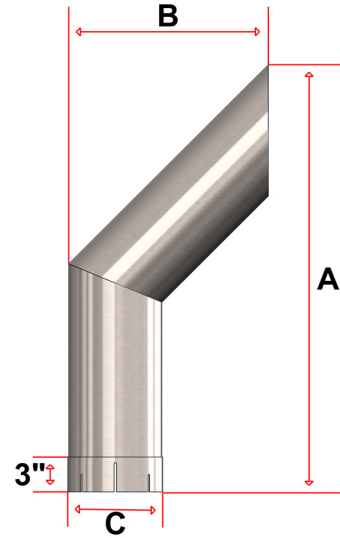

DBA SILENCING
4917 BURDE ST. PORT ALBERNI, BC V9Y 3J5

DBASILENCING.CA
INFO@DBASILENCING.CA
1-800-661-5886

**EXHAUST
ACCESSORIES**

ALUMINIZED EXHAUST STACKS
CUSTOM STACKS AVAILABLE

2"

PART #	A	B	C
	HEIGHT	WIDTH	ID
SK21410	14"	10"	2"
SK21810	18"	10"	2"
SK22410	24"	10"	2"
SK23010	30"	10"	2"
SK23610	36"	10"	2"
SK24210	42"	10"	2"
SK24810	48"	10"	2"

2.5"

PART #	A	B	C
	HEIGHT	WIDTH	ID
SK251410	14"	10"	2.5"
SK251810	18"	10"	2.5"
SK252410	24"	10"	2.5"
SK253010	30"	10"	2.5"
SK253610	36"	10"	2.5"
SK254210	42"	10"	2.5"
SK254810	48"	10"	2.5"