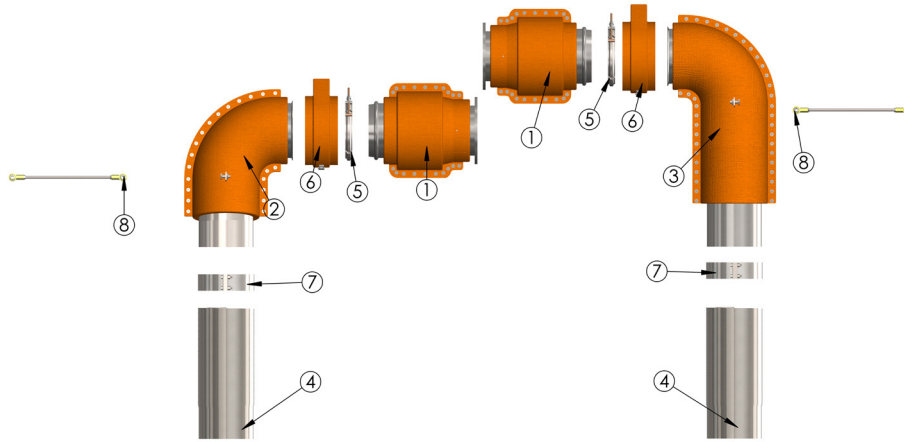

DBA SILENCING
4917 BURDE ST. PORT ALBERNI, BC V9Y 3J5

DBASILENCING.CA
INFO@DBASILENCING.CA
1-800-661-5886

EXHAUST KITS

KOMATSU 830E

QSK 60 STAGE ONE ENGINE TO HORSE COLLAR INSULATED EXHAUST SYSTEM

LABEL #	PART #	DESCRIPTION	QTY
1	8361EXA-1	Flanged Turbo Pipe With Bellows	2
2	8361EXA-2	10" 90° Elbow With Short Leg	1
3	8361EXA-3	10" 90° Elbow With Long Leg	1
4	8361EXA-4	10" Flex Pipe Connector	2
5	VB10	10" V-Band Clamp	2
6	VS10	10" Insulated V-Band Clamp Cover	2
7	FBC10	10" Stainless Steel Flat Band Clamp	2
8	EXH18	18" Exhaust Hanger	2
	8361EXA1S	COMPLETE EXHAUST SYSTEM	1

Note: Our standard kits come with ridged and flared connections, which are easy to install. For an additional cost, we can provide machine flange connections that are stronger and more compatible with some OEM systems.