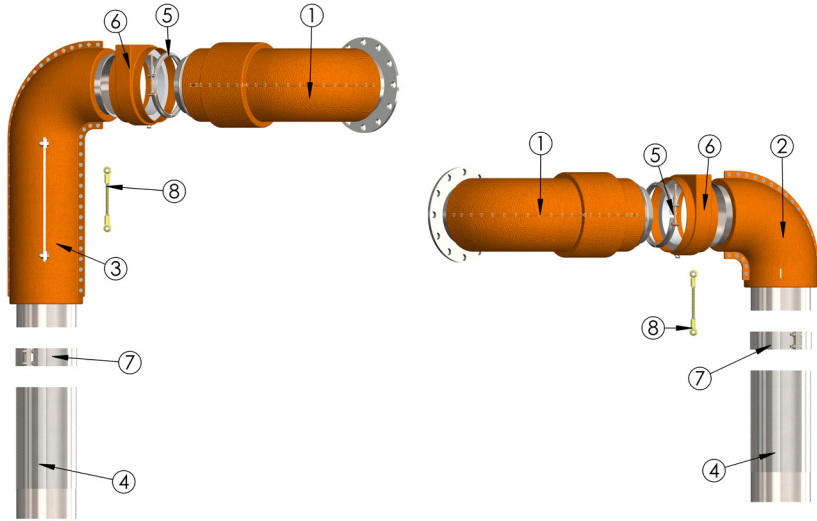

## KOMATSU 830E

### QSK 60 STAGE TWO ENGINE TO HORSE COLLAR INSULATED EXHAUST SYSTEM

LABEL #	PART #	DESCRIPTION	QTY
1	8362EXA-1	Flanged Turbo Pipe Driver & Passenger Side	2
2	8362EXA-2	10" 90° Elbow Passenger Side With Short Leg	1
3	8362EXA-3	10" 90° Elbow Driver Side With Long Leg	1
4	8362EXA-4	10" Flex Pipe Connector	2
5	VB10	10" V-Band Clamp	2
6	VS10	10" Insulated V-Band Clamp Cover	2
7	FBC10	10" Stainless Steel Flat Band Clamp	2
8	EXH18	18" Exhaust Hanger	2
	<b>8362EXA2S</b>	<b>COMPLETE EXHAUST SYSTEM</b>	<b>1</b>