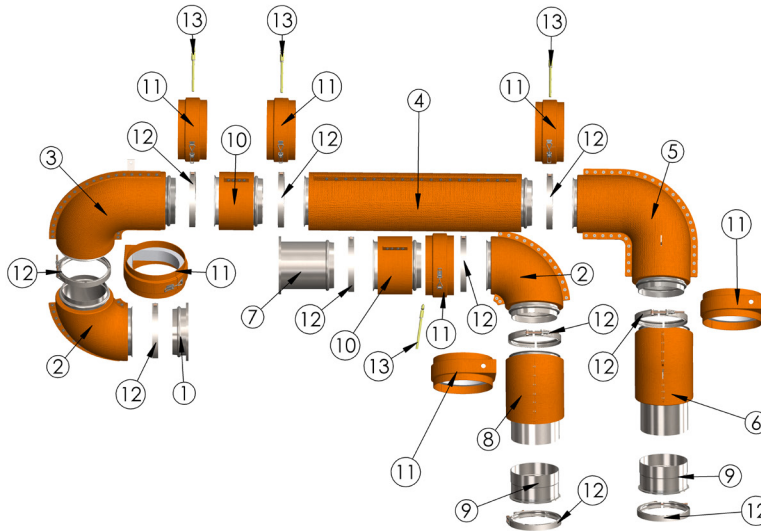

DBA SILENCING
4917 BURDE ST. PORT ALBERNI, BC V9Y 3J5

DBASILENCING.CA
INFO@DBASILENCING.CA
1-800-661-5886

EXHAUST KITS

KOMATSU 930E

930E-2 FENDER MOUNT QSK 60 STAGE ONE INSULATED EXHAUST SYSTEM

LABEL #	PART #	DESCRIPTION	QTY
1	QSK1932FM-01	Short Flanged Turbo Pipe	1
2	QSK1932FM-02	10" 90° Elbow	2
3	QSK1932FM-03	10" 90° Elbow With Short Leg	1
4	QSK1932FM-04	10" Straight Pipe 46" Long	1
5	QSK1932FM-05	10" 90° Elbow With Leg	1
6	QSK1932FM-06	10" 30° Elbow With Short Leg	1
7	QSK1932FM-07	Long Flanged Turbo Pipe	1
8	QSK1932FM-08	10" 45° Elbow With Short Leg	1
9	QSK1932FM-09	10" ID Flanged Adaptor	2
10	BC10	10" Bellows Connector	2
11	VS10	10" Insulated V-Band Clamp Cover	7
12	VB10	10" V-Band Clamp	11
13	EXH18	18" Exhaust Hanger	4
	QSK1932FM	COMPLETE EXHAUST SYSTEM	1

Note: Our standard kits come with ridged and flared connections, which are easy to install. For an additional cost, we can provide machine flange connections that are stronger and more compatible with some OEM systems.