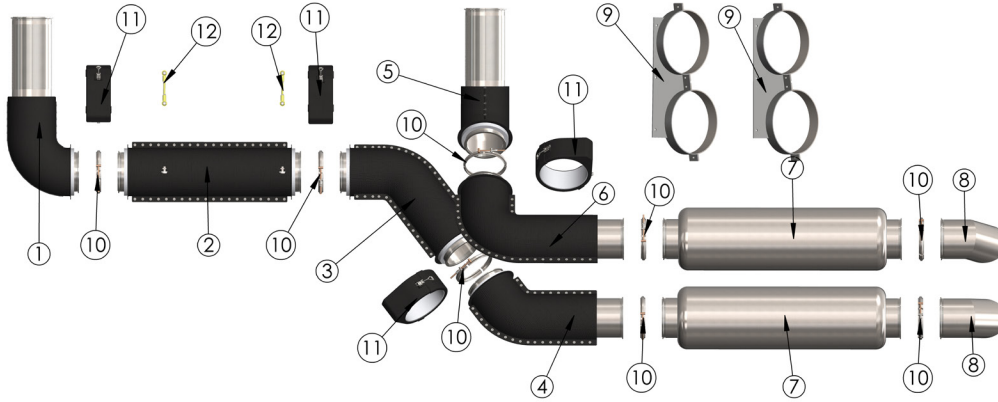

DBA SILENCING
4917 BURDE ST. PORT ALBERNI, BC V9Y 3J5

DBASILENCING.CA
INFO@DBASILENCING.CA
1-800-661-5886

EXHAUST KITS

KOMATSU 930E

930E-4 FENDER MOUNT QSK 60 STAGE TWO INSULATED EXHAUST SYSTEM

LABEL #	PART #	DESCRIPTION	QTY
1	930QSKFMP-04	10" Pipe Via Horse Collar	1
2	930QSKFMP-05	10" Straight Pipe	1
3	930QSKFMP-06	10" Offset Pipe To Muffler	1
4	930QSKFMP-07	Pipe To Muffler	1
5	930QSKFMP-08	Pipe Via Horse Collar	1
6	930QSKFMP-09	10" 90° Pipe To Muffler	1
7	930QSKFMP-10	Muffler	2
8	930QSKFMP-11	Down Spout	2
9	930QSKFMP-12	Muffler Saddle	2
10	VB10	10" V-Band Clamp	8
11	NSVS10	10" Insulated V-Band Clamp Cover	4
12	EXH18	18" Exhaust Hanger	2
	930-4QSKFMP	COMPLETE EXHAUST SYSTEM	1

Note: Our standard kits come with ridged and flared connections, which are easy to install. For an additional cost, we can provide machine flange connections that are stronger and more compatible with some OEM systems.