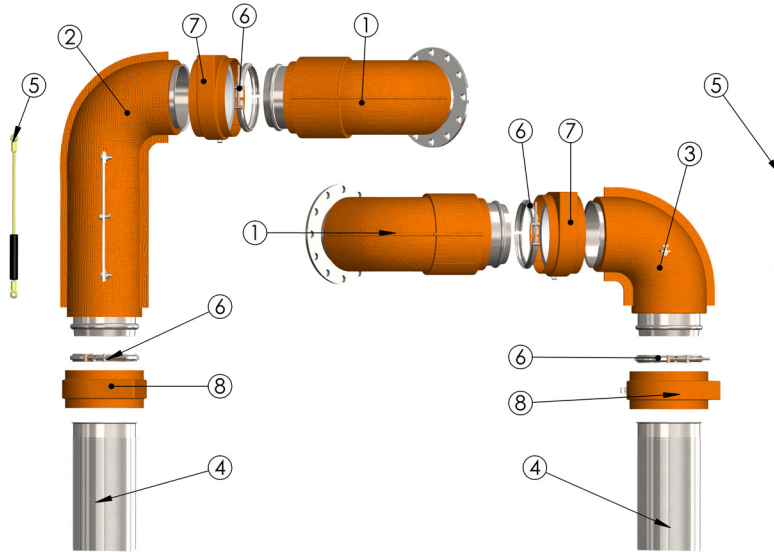

## KOMATSU 930E

### CUMMINS QSK 60 STAGE TWO ENGINE TO HORSE COLLAR INSULATED EXHAUST SYSTEM

LABEL #	PART #	DESCRIPTION	QTY
1	930QSK2-NS01	Turbo Pipe Off Engine	2
2	930QSK2-NS02	10" 90° Elbow With Long Leg	1
3	930QSK2-NS03	10" 90° Elbow With Short Leg	1
4	FC10	10" Stainless Steel Flex Pipe	2
5	SHN001	Pre-Loaded Spring Hanger	2
6	VB10	10" V-Band Clamp	4
7	NSVS10	10" Insulated V-Band Clamp Cover	2
8	HCVS10	Horse Collar Clamp Cover	2
	<b>QSK60SK2</b>	<b>COMPLETE EXHAUST SYSTEM</b>	<b>1</b>