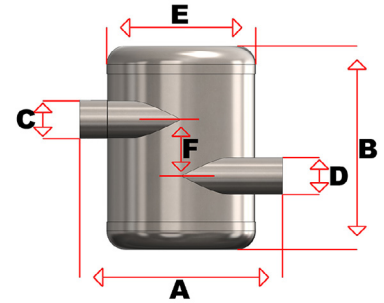

## C SERIES STYLE MUFFLERS

**Notes:** Custom sizes available.

PART #	A	B	C	D	E	F
		BODY LENGTH	ID	OD	DIA	IN/OUT
C10250	13.75"	14.5"	2.5"	2.5"	10"	4.125"
C10300	13.75"	16"	3"	3"	10"	4.125"
C12300	16.5"	17.5"	3"	3"	12"	4.625"
C12350	16.5"	19.5"	3.5"	3.5"	12"	4.625"
C14350	19.75"	20"	3.5"	3.5"	14"	5.125"
C14400	19.75"	21"	4"	4"	14"	5.125"
C16400	22"	22"	4"	4"	16"	6.125"
C16500	22"	23.5"	5"	5"	16"	6.125"
C18500	24.75"	24"	5"	5"	18"	7.125"
C18600	24.75"	29"	6"	6"	18"	7.125"
C20500	27.5"	27"	5"	5"	20"	7.125"
C20600	27.5"	30"	6"	6"	20"	8"
C24600	33"	33"	6"	6"	24"	9.125"
C24800	33"	36"	8"	8"	24"	9.125"