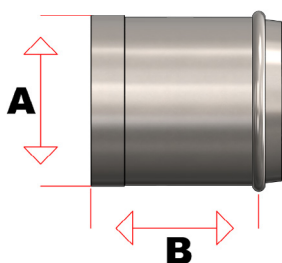

MALE V-BAND STYLE MUFFLER ADAPTORS

8", 10" & 12" V-BAND STYLE MUFFLER ADAPTORS

PART #	A	B
	ID	LENGTH
ADMV 8	8"	10"
ADMV 10	10"	10"
ADMV 12	12"	10"