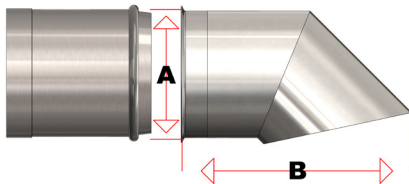

V-BAND STYLE MUFFLER DOWN SPOUTS

Note: This diagram shows how the V-band style mufflers and down spouts fit together.

8", 10" & 12" V-BAND STYLE

PART #	A	B
EXSV 8	8"	16"
EXSV 10	10"	16"
EXSV 12	12"	16"