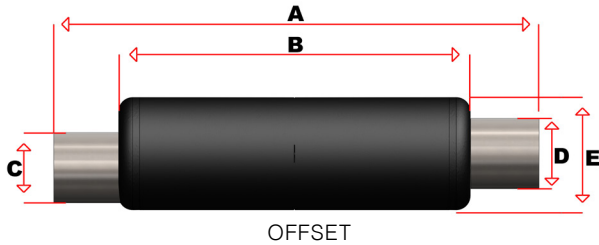

DBA SILENCING
4917 BURDE ST. PORT ALBERNI, BC V9Y 3J5

DBASILENCING.CA
INFO@DBASILENCING.CA
1-800-661-5886

MUFFLERS

ID / OD & V-BAND

16" DIAMETER ID / OD MUFFLERS

OFFSET