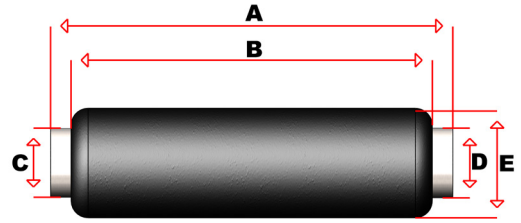

STRAIGHT

16" DIAMETER ID / OD MUFFLERS OFFSET (EXMO) OR STRAIGHT (EXMI)

PART #	A	B	C	D	E	INLET
	OVERALL	BODY	ID	OD	DIA	OFFSET
EXM016 8	59"	54"	8"	8"	16"	2" Offset
EXMI16 8	59"	54"	8"	8"	16"	Centre
EXMO16 10	59"	54"	10"	10"	16"	2" Offset
EXMI16 10	59"	54"	10"	10"	16"	Centre

Note: Inlet is ID, outlet is OD. A and B are customizable.