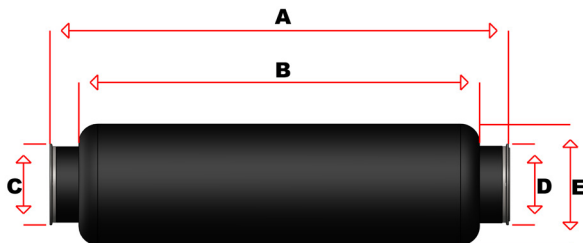

PART #	A	B	C	D	E	INLET
	OVERALL	BODY	ID	OD	DIA	OFFSET
EXM016 8	59"	54"	8"	8"	16"	2" Offset
EXMI16 8	59"	54"	8"	8"	16"	Centre
EXMO16 10	59"	54"	10"	10"	16"	2" Offset
EXMI16 10	59"	54"	10"	10"	16"	Centre

Note: Inlet is ID, outlet is OD. A and B are customizable.

16" DIAMETER V-BAND STYLE MUFFLERS

These mufflers are typically used on 12V & 16V Detroit and Cummins engines.

STRAIGHT

OFFSET

16" DIAMETER V-BAND STYLE MUFFLERS STRAIGHT (EXMV) OR OFFSET (EXMVO)

PART #	A	B	C	D	E	INLET
	OVERALL	BODY	ID	OD	DIA	OFFSET
EXMV16 8	59"	54"	8"	8"	16"	Centre
EXMVO16 8	59"	54"	8"	8"	16"	2" Offset
EXMV16 10	59"	54"	10"	10"	16"	Centre
EXMVO16 10	59"	54"	10"	10"	16"	2" Offset