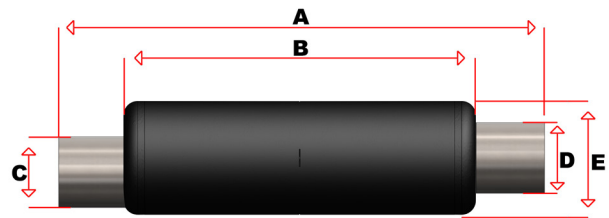

PART #	A	B	C	D	E	INLET
	OVERALL	BODY	ID	OD	DIA	OFFSET
EXM016 8	59"	54"	8"	8"	16"	2" Offset
EXMI16 8	59"	54"	8"	8"	16"	Centre
EXMO16 10	59"	54"	10"	10"	16"	2" Offset
EXMI16 10	59"	54"	10"	10"	16"	Centre

Note: Inlet is ID, outlet is OD. A and B are customizable.

16" DIAMETER V-BAND STYLE MUFFLERS

These mufflers are typically used on 12V & 16V Detroit and Cummins engines.

STRAIGHT

OFFSET

16" DIAMETER V-BAND STYLE MUFFLERS STRAIGHT (EXMV) OR OFFSET (EXMVO)

PART #	A	B	C	D	E	INLET
	OVERALL	BODY	ID	OD	DIA	OFFSET
EXMV16 8	59"	54"	8"	8"	16"	Centre
EXMVO16 8	59"	54"	8"	8"	16"	2" Offset
EXMV16 10	59"	54"	10"	10"	16"	Centre
EXMVO16 10	59"	54"	10"	10"	16"	2" Offset