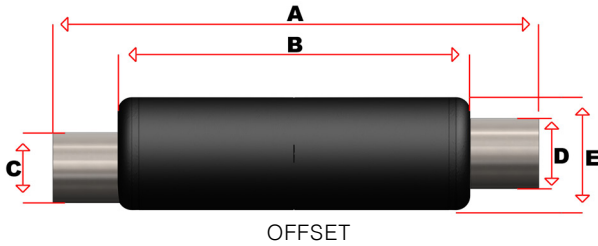

DBA SILENCING
4917 BURDE ST. PORT ALBERNI, BC V9Y 3J5

DBASILENCING.CA
INFO@DBASILENCING.CA
1-800-661-5886

MUFFLERS

ID / OD & V-BAND

18" DIAMETER ID / OD MUFFLERS

OFFSET