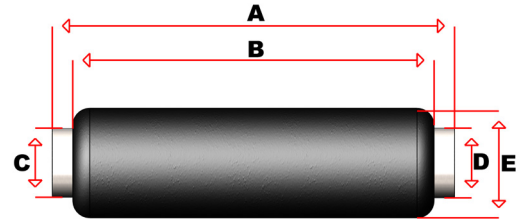

STRAIGHT

18" DIAMETER ID / OD MUFFLERS OFFSET (EXMO) OR STRAIGHT (EXMI)

PART #	A	B	C	D	E	INLET
	OVERALL	BODY	ID	OD	DIA	OFFSET
EXMO18 8	59"	54"	8"	8"	18"	2" Offset
EXMI18 8	59"	54"	8"	8"	18"	Centre
EXMO18 10	59"	54"	10"	10"	18"	2" Offset
EXMI18 10	59"	54"	10"	10"	18"	Centre
EXMO18 12	59"	54"	12"	12"	18"	2" Offset
EXMI18 12	59"	54"	12"	12"	18"	Centre

Note: Inlet is ID, outlet is OD. A and B are customizable.