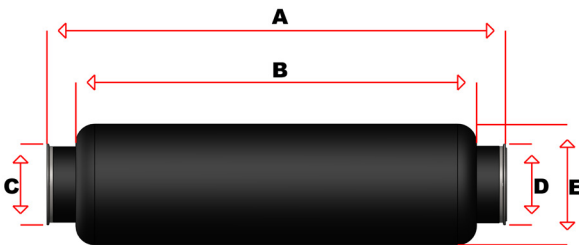

PART #	A	B	C	D	E	INLET
	OVERALL	BODY	ID	OD	DIA	OFFSET
EXMO18 8	59"	54"	8"	8"	18"	2" Offset
EXMI18 8	59"	54"	8"	8"	18"	Centre
EXMO18 10	59"	54"	10"	10"	18"	2" Offset
EXMI18 10	59"	54"	10"	10"	18"	Centre
EXMO18 12	59"	54"	12"	12"	18"	2" Offset
EXMI18 12	59"	54"	12"	12"	18"	Centre

Note: Inlet is ID, outlet is OD. A and B are customizable.

18" DIAMETER V-BAND STYLE MUFFLERS

STRAIGHT

OFFSET

18" DIAMETER V-BAND STYLE MUFFLERS STRAIGHT (EXMV) OR OFFSET (EXMVO)

PART #	A	B	C	D	E	INLET
	OVERALL	BODY	ID	OD	DIA	OFFSET
EXMV18 8	59"	54"	8"	8"	18"	Centre
EXMVO18 8	59"	54"	8"	8"	18"	2" Offset
EXMV18 10	59"	54"	10"	10"	18"	Centre
EXMVO18 10	59"	54"	10"	10"	18"	2" Offset
EXMV18 12	59"	54"	12"	12"	18"	Centre
EXMVO18 12	59"	54"	12"	12"	18"	2" Offset