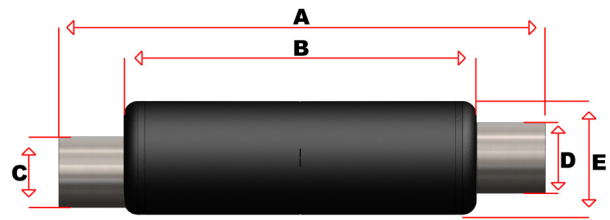

PART #	A	B	C	D	E	INLET
	OVERALL	BODY	ID	OD	DIA	OFFSET
EXMO18 8	59"	54"	8"	8"	18"	2" Offset
EXMI18 8	59"	54"	8"	8"	18"	Centre
EXMO18 10	59"	54"	10"	10"	18"	2" Offset
EXMI18 10	59"	54"	10"	10"	18"	Centre
EXMO18 12	59"	54"	12"	12"	18"	2" Offset
EXMI18 12	59"	54"	12"	12"	18"	Centre

Note: Inlet is ID, outlet is OD. A and B are customizable.

18" DIAMETER V-BAND STYLE MUFFLERS

STRAIGHT

OFFSET

18" DIAMETER V-BAND STYLE MUFFLERS STRAIGHT (EXMV) OR OFFSET (EXMVO)

PART #	A	B	C	D	E	INLET
	OVERALL	BODY	ID	OD	DIA	OFFSET
EXMV18 8	59"	54"	8"	8"	18"	Centre
EXMVO18 8	59"	54"	8"	8"	18"	2" Offset
EXMV18 10	59"	54"	10"	10"	18"	Centre
EXMVO18 10	59"	54"	10"	10"	18"	2" Offset
EXMV18 12	59"	54"	12"	12"	18"	Centre
EXMVO18 12	59"	54"	12"	12"	18"	2" Offset