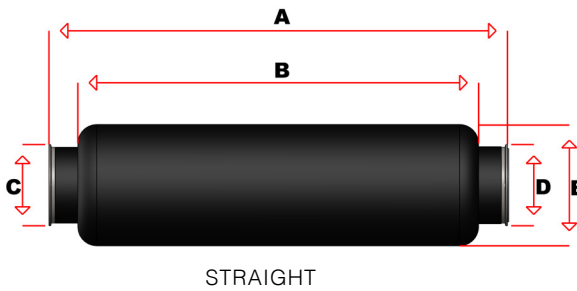

PART #	A	B	C	D	E	INLET
	OVERALL	BODY	ID	OD	DIA	OFFSET
EXM020 10	59"	54"	10"	10"	20"	2" Offset
EXMI20 10	59"	54"	10"	10"	20"	Centre
EXMO20 12	59"	54"	12"	12"	20"	2" Offset
EXMI20 12	59"	54"	12"	12"	20"	Centre

Note: Inlet is ID, outlet is OD. A and B are customizable.

20" DIAMETER V-BAND STYLE MUFFLERS

20" DIAMETER V-BAND STYLE MUFFLERS STRAIGHT (EXMV) OR OFFSET (EXMVO)

PART #	A	B	C	D	E	INLET
	OVERALL	BODY	ID	OD	DIA	OFFSET
EXMV20 10	59"	54"	10"	10"	20"	Centre
EXMVO20 10	59"	54"	10"	10"	20"	2" Offset
EXMV20 12	59"	54"	12"	12"	20"	Centre
EXMVO20 12	59"	54"	12"	12"	20"	2" Offset