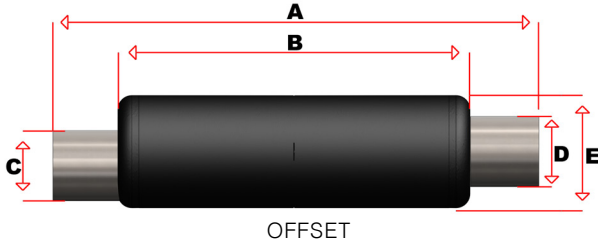

DBA SILENCING
4917 BURDE ST. PORT ALBERNI, BC V9Y 3J5

DBASILENCING.CA
INFO@DBASILENCING.CA
1-800-661-5886

MUFFLERS

ID / OD & V-BAND

20" DIAMETER ID / OD MUFFLERS

20" DIAMETER ID / OD MUFFLERS OFFSET (EXMO) OR STRAIGHT (EXMI)

PART #	A	B	C	D	E	INLET
	OVERALL	BODY	ID	OD	DIA	OFFSET
EXM020 10	59"	54"	10"	10"	20"	2" Offset
EXMI20 10	59"	54"	10"	10"	20"	Centre
EXMO20 12	59"	54"	12"	12"	20"	2" Offset
EXMI20 12	59"	54"	12"	12"	20"	Centre

Note: Inlet is ID, outlet is OD. A and B are customizable.