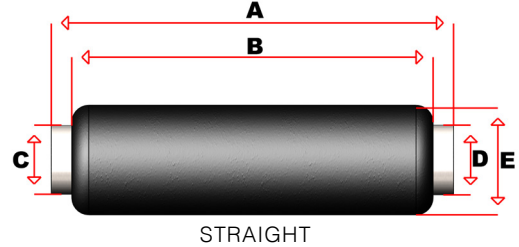

DBA SILENCING
4917 BURDE ST. PORT ALBERNI, BC V9Y 3J5

DBASILENCING.CA
INFO@DBASILENCING.CA
1-800-661-5886

MUFFLERS

ID / OD & V-BAND

20" DIAMETER ID / OD MUFFLERS

20" DIAMETER ID / OD MUFFLERS OFFSET (EXMO) OR STRAIGHT (EXMI)

PART #	A	B	C	D	E	INLET
	OVERALL	BODY	ID	OD	DIA	OFFSET
EXM020 10	59"	54"	10"	10"	20"	2" Offset
EXMI20 10	59"	54"	10"	10"	20"	Centre
EXMO20 12	59"	54"	12"	12"	20"	2" Offset
EXMI20 12	59"	54"	12"	12"	20"	Centre

Note: Inlet is ID, outlet is OD. A and B are customizable.