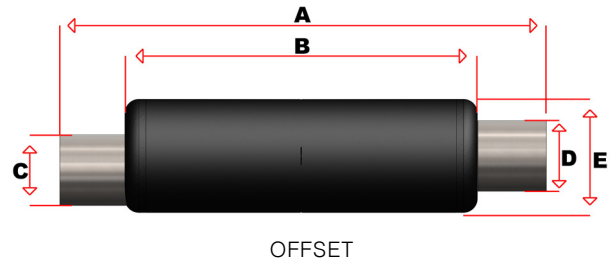

PART #	A	B	C	D	E	INLET
	OVERALL	BODY	ID	OD	DIA	OFFSET
EXM020 10	59"	54"	10"	10"	20"	2" Offset
EXMI20 10	59"	54"	10"	10"	20"	Centre
EXMO20 12	59"	54"	12"	12"	20"	2" Offset
EXMI20 12	59"	54"	12"	12"	20"	Centre

Note: Inlet is ID, outlet is OD. A and B are customizable.

20" DIAMETER V-BAND STYLE MUFFLERS

20" DIAMETER V-BAND STYLE MUFFLERS STRAIGHT (EXMV) OR OFFSET (EXMVO)

PART #	A	B	C	D	E	INLET
	OVERALL	BODY	ID	OD	DIA	OFFSET
EXMV20 10	59"	54"	10"	10"	20"	Centre
EXMVO20 10	59"	54"	10"	10"	20"	2" Offset
EXMV20 12	59"	54"	12"	12"	20"	Centre
EXMVO20 12	59"	54"	12"	12"	20"	2" Offset