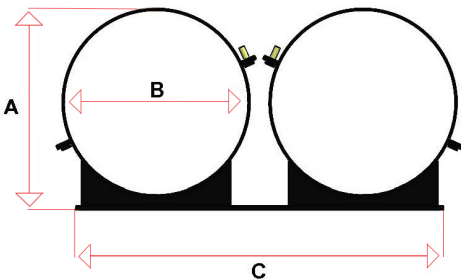

PART #	A	B	C
MB16	17.75"	16"	14"
MB18	17.75"	18"	16"
MB20	17.75"	20"	18"

DOUBLE MUFFLER MOUNTING BRACKETS

16", 18" & 20" DOUBLE MUFFLER MOUNTING BRACKETS

PART #	A	B	C
MBD16	17.5"	16"	32"
MBD18	19.5"	18"	36"
MBD20	21.5"	20"	40"