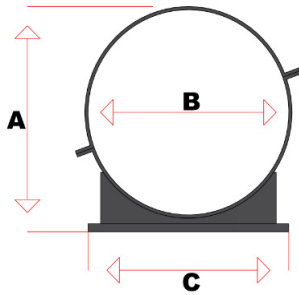

DBA SILENCING
4917 BURDE ST. PORT ALBERNI, BC V9Y 3J5

DBASILENCING.CA
INFO@DBASILENCING.CA
1-800-661-5886

MUFFLERS
ID / OD & V-BAND

SINGLE MUFFLER MOUNTING BRACKETS

16", 18" & 20" SINGLE MUFFLER MOUNTING BRACKETS

PART #	A	B	C
MB16	17.75"	16"	14"
MB18	17.75"	18"	16"
MB20	17.75"	20"	18"