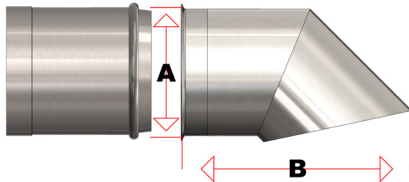

V-BAND STYLE MUFFLER DOWN SPOUTS

Note: This diagram shows how the V-band style mufflers and down spouts fit together.

8", 10" & 12" V-BAND STYLE

PART #	A	B
EXSV 8	8"	16"
EXSV 10	10"	16"
EXSV 12	12"	16"